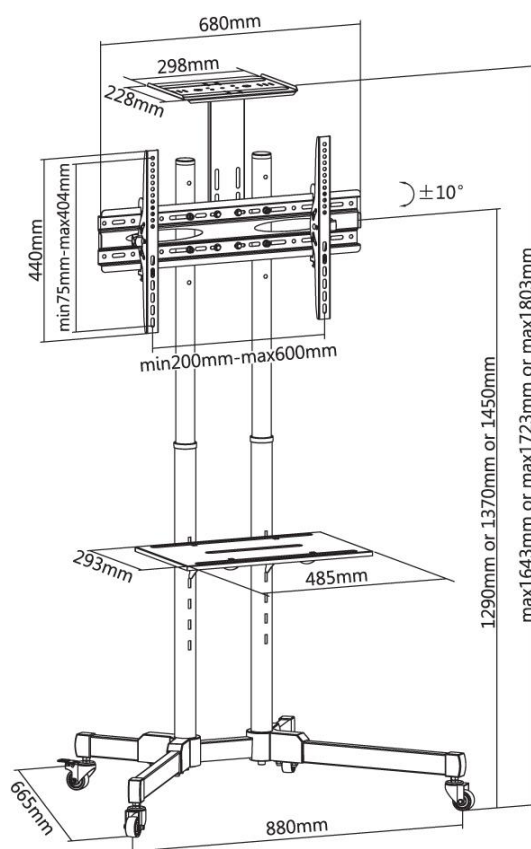

reflecta TV Stand 70VCE-Shelf

Product information:

- Universal TV Stand for Video Conferencing
- Max loading weight 50 kg
- Height adjustable (TV, 129, 137 or 145 cm)
- 37"-70" (94-178 cm)
- Vesa: 200x200, 300x300, 400x200, 400x400, 600x400
- Tilt: +/-10°
- Cable management