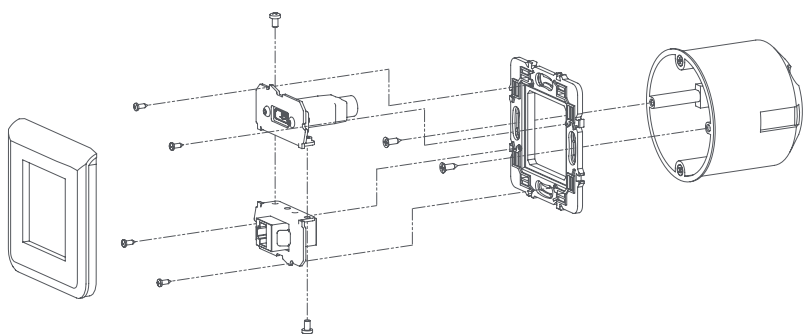

## MultiMedia connection system for the Legrand MOSAIC socket system

- 3 connections available: soldering connection, gender changer, cable and plug (cable length approx. 20 cm)
- Universal in-wall installation in various materials, drywall or in cable channel DLP monobloc (optional)
- Multiple socket in combination with two single mounting frames (80251)
- Anodized aluminium, optional with white powder coating (RAL 9003)
- Full size adapter plate 45 x 45 mm, half size adapter plates individually combined
- High-quality design, professional contacts and durable materials
- Inexpensive and future-oriented solution, can be modified anytime

In-wall installation in various materials or drywall

Installation in cable channel DLP monobloc (50x105/150/195 mm)