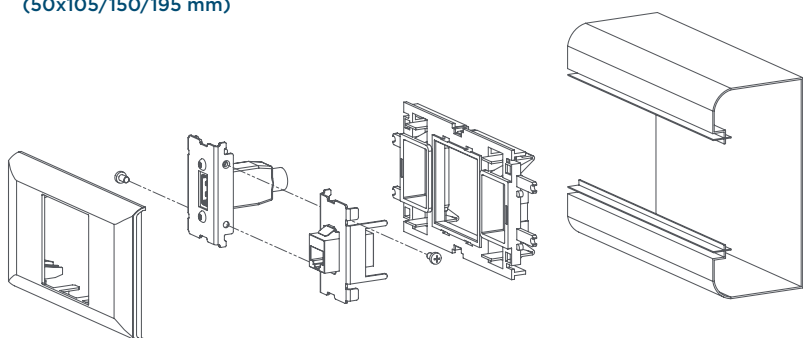

## MultiMedia connection system for the Legrand MOSAIC socket system

- 3 connections available: soldering connection, gender changer, cable and plug (cable length approx. 20 cm)
- Universal in-wall installation in various materials, drywall or in cable channel DLP monobloc (optional)
- Multiple socket in combination with two single mounting frames (80251)
- Anodized aluminium, optional with white powder coating (RAL 9003)
- Full size adapter plate 45 x 45 mm, half size adapter plates individually combined
- High-quality design, professional contacts and durable materials
- Inexpensive and future-oriented solution, can be modified anytime

In-wall installation in various materials or drywall

Installation in cable channel DLP monobloc (50x105/150/195 mm)