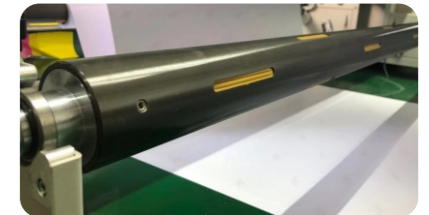

FY-UV2200W

2.2M print width, only roll to roll

Sophisticated technology in Simple design for Spectacular performance

FY-UV2200W

High-strength printhead plate, with options of different color matches available.

Individually controlled negative pressure system for stable ink supply.

Pneumatically controlled feeding and take-up systems with extra large 260MM-diameter shaft.

Double strengthfull wallboard, extra large rubber roller.

New belt feeding system to feed elastic media without distortion.

Double silent guide, for speedy and stable carriage moving.

Printhead Options:

EPSON i3200

SPT 1024GS

Ricoh Gen 5 / Gen 6

Technical Specifications