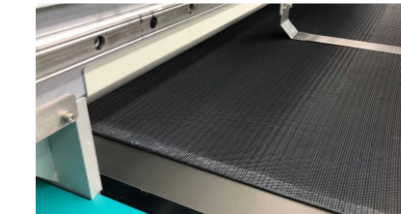

FY-UV2200W

2.2M print width, only roll to roll

Sophisticated technology in Simple design for Spectacular performance

FY-UV2200W

High-strength printhead plate, with options of different color matches available.

Individually controlled negative pressure system for stable ink supply.

Pneumatically controlled feeding and take-up systems with extra large 260MM-diameter shaft.

Double strengthfull wallboard, extra large rubber roller.

New belt feeding system to feed elastic media without distortion.

Double silent guide, for speedy and stable carriage moving.

Printhead Options:

EPSON i3200

SPT 1024GS

Ricoh Gen 5 / Gen 6

Technical Specifications

Model	i3		K3		R5S		R5	
Printhead	EPSON i3200		F printhead		RICOH G6		RICOH G5	
Print width	2200mm							
Printhead Layout Options	Sandwich white	Staggered colors	Sandwich white	Staggered colors	Sandwich white	Staggered colors	Sandwich white	Staggered colors
Print Speed *	4PASS	/	/	/	22m ² /h	41m ² /h	15m ² /h	29m ² /h
	6PASS	6.6m ² /h	13m ² /h	7.6m ² /h	14.6m ² /h	14m ² /h	11m ² /h	20m ² /h
	8PASS	5m ² /h	10m ² /h	5.5m ² /h	11m ² /h	10m ² /h	8m ² /h	15m ² /h