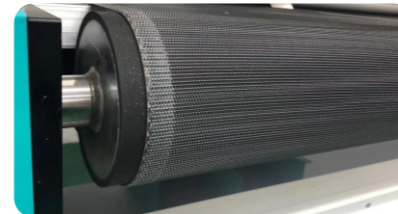

FY-UV2200W

2.2M print width, only roll to roll

Sophisticated technology in Simple design for Spectacular performance

FY-UV2200W

High-strength printhead plate, with options of different color matches available.

Individually controlled negative pressure system for stable ink supply.

Pneumatically controlled feeding and take-up systems with extra large 260MM-diameter shaft.

Double strengthfull wallboard, extra large rubber roller.

New belt feeding system to feed elastic media without distortion.

Double silent guide, for speedy and stable carriage moving.

Printhead Options:

EPSON i3200

SPT 1024GS

Ricoh Gen 5 / Gen 6

Technical Specifications

Media width: 2300mm

Type: Vinyl, sticker, polyester, one-way vision, flex, banner in roll or sheet

Ink: UV Curable Ink

Ink supply system: Negative pressure ink supply

Curing method: LED UV Lamp

RIP: United Fancy