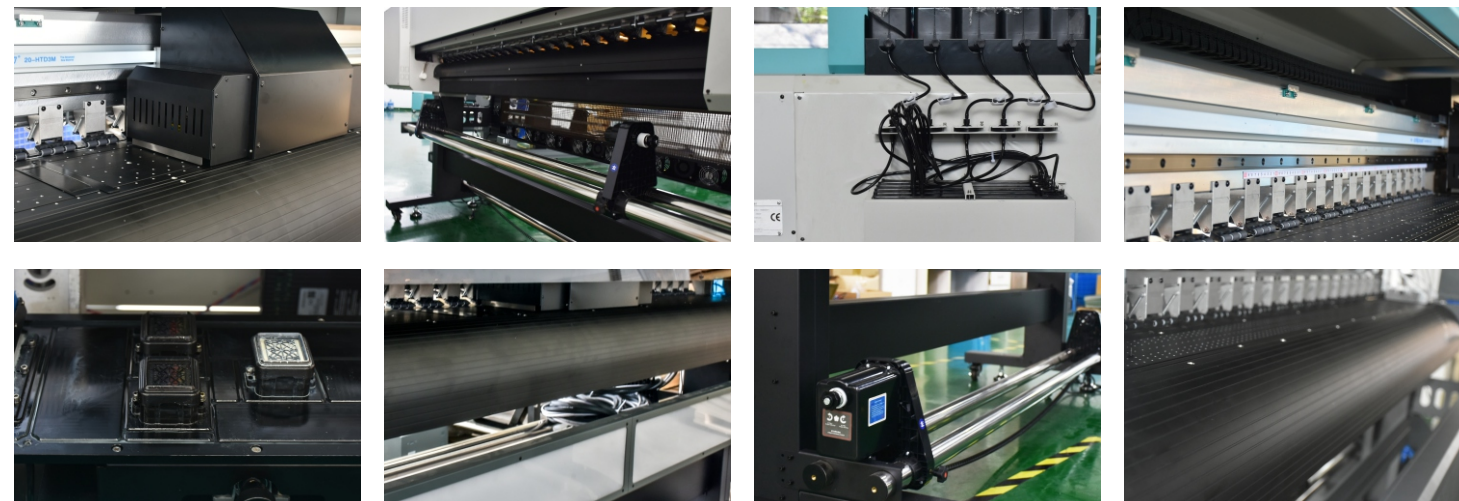

# FY-UV1800MS

1.8M print width,

UV high resolution printer with sandwich white printing

Exquisite printing, high quality, stable and speedy

# FY-UV1800MS

- ▶ Stainless steel printhead base and nozzle plate, industrially designed for high reliability, long life span and scratchability.
- ▶ Jetting speed up to 8.0M/S jetting, to obtain more accurate droplet position for a bigger gap from printhead to media.
- ▶ Integrated inner heating system to accommodate all types of ink under different temperatures for stable output.
- ▶ 30Khz high frequency at 4 level gray scale for higher productivity.

### Keep Improving

Industrially designed complete machine for high physical resolution and great printing output.

Media Width: 1900mm

Type: Vinyl, Spread flex, PVC soft film, PET film, clear film in roll

Ink: UV Curable Ink

Ink supply system: LED UV Lamp

Cleaning and Maintenance system: Auto Cleaning

RIP: United Fancy