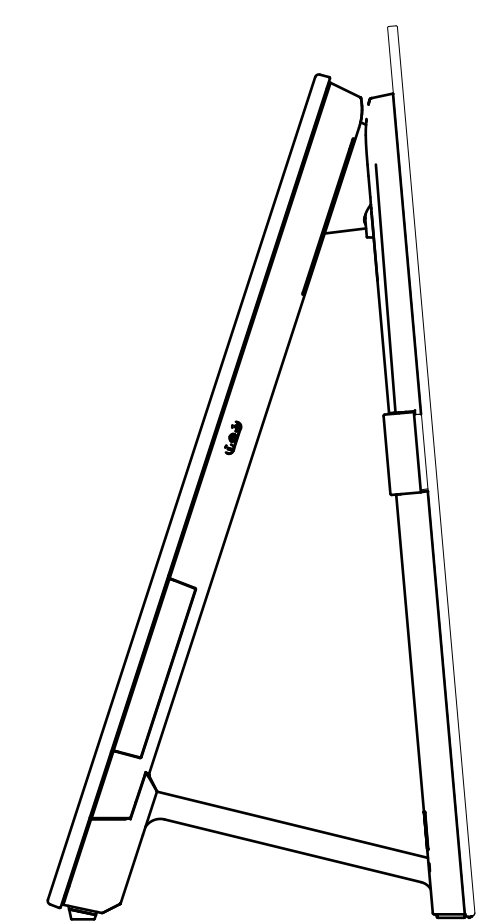

Area	JAPAN	NORTH AMERICA	LATIN AMERICA	EUROPE	GENERAL AREA	CHINA
Model Name	KJ-55A1	XBR-55A1E	XBR-55A1E	KD-55A1	KD-55A1	KD-55A1
SV No.	SV-34036	SV-34003	SV-34015	SV-34033	SV-34021	SV-34030
DIMENSION	TV only (WxHxD)	122.8x71.1x8.6(0.78) cm	1228x711x86(7.8) mm / 48 3/8 x 28 x 3 1/2(5/16) inch	1228x711x86(7.8) mm	Approx. 122.8x71.1x8.6(0.78) cm	Approx. 1228x711x86(7.8) mm
	TV with Stand (WxHxD)	122.8x71.0x33.9 cm	1228x710x339 mm / 48 3/8 x 28 x 13 3/8 inch	1228x710x339 mm	Approx. 122.8x71.0x33.9 cm	Approx. 1228x710x339 mm
	Media Receiver (WxHxD)	-	-	-	-	-
	Monitor only (WxHxD)	-	-	-	-	-
	Monitor with Stand (WxHxD)	-	-	-	-	-
	Media Receiver with Stand (WxHxD)	-	-	-	-	-
	Satellite Speaker (WxHxD)	-	-	-	-	-
WEIGHT	TV only	25.0 Kg	25.0 Kg / 55.1 lb	25.0 Kg	Approx. 25.0 Kg	Approx. 25.0 Kg
	TV with Stand	28.8 Kg	28.8 Kg / 63.5 lb	28.8 Kg	Approx. 28.8 Kg	Approx. 28.8 Kg
Remarks	Stand Width	46.8 cm	468 mm / 18 1/2 inch	468 mm	Approx. 46.8 cm	Approx. 468 mm
	VESA Hole Pitch	40.0x20.0 cm	400x200 mm / 15 3/4 x 7 7/8 inch	400x200mm	40.0x20.0 cm	400x200 mm
	Media Receiver	-	-	-	-	-
	Monitor only	-	-	-	-	-
	Monitor with Stand	-	-	-	-	-

TV with Stand

(without Cover)

<table border="1"> <tr> <td>△x</td> <td></td> </tr> <tr> <td>△x</td> <td></td> </tr> <tr> <td>△x</td> <td></td> </tr> </table>		△x		△x		△x		GENERAL TOLERANCE DATE OF ISSUE 2017.01.12 DOCUMENT TYPE EXTERIOR DRAWING TOLERANCING ISO 8015
△x								
△x								
△x								
HISTORY NO. COUNT / PREP. / DATE RELEASE NO. / DATE REVISION SIGN.		MATERIAL COLOR FINISH COLOR						
Sony Corporation RESPONSIBLE DEPARTMENT SVP-TV PDC MECHANICAL DESIGN PLANNED BY CHECKED BY APPROVED BY DRAWN BY			ORIGINAL MODEL 55(A1) EXTERIOR VIEW TENTATIVE MODEL 55(A1) EXTERIOR VIEW TENTATIVE PART NO. PART NO. SHEET/PAGES 1 / 2					

TV only (without Stand)

M6 Holes for Wall Mount Bracket
 * Refer to instruction manual for screw length information

SU-WL450 Slim

SU-WL450 Standard