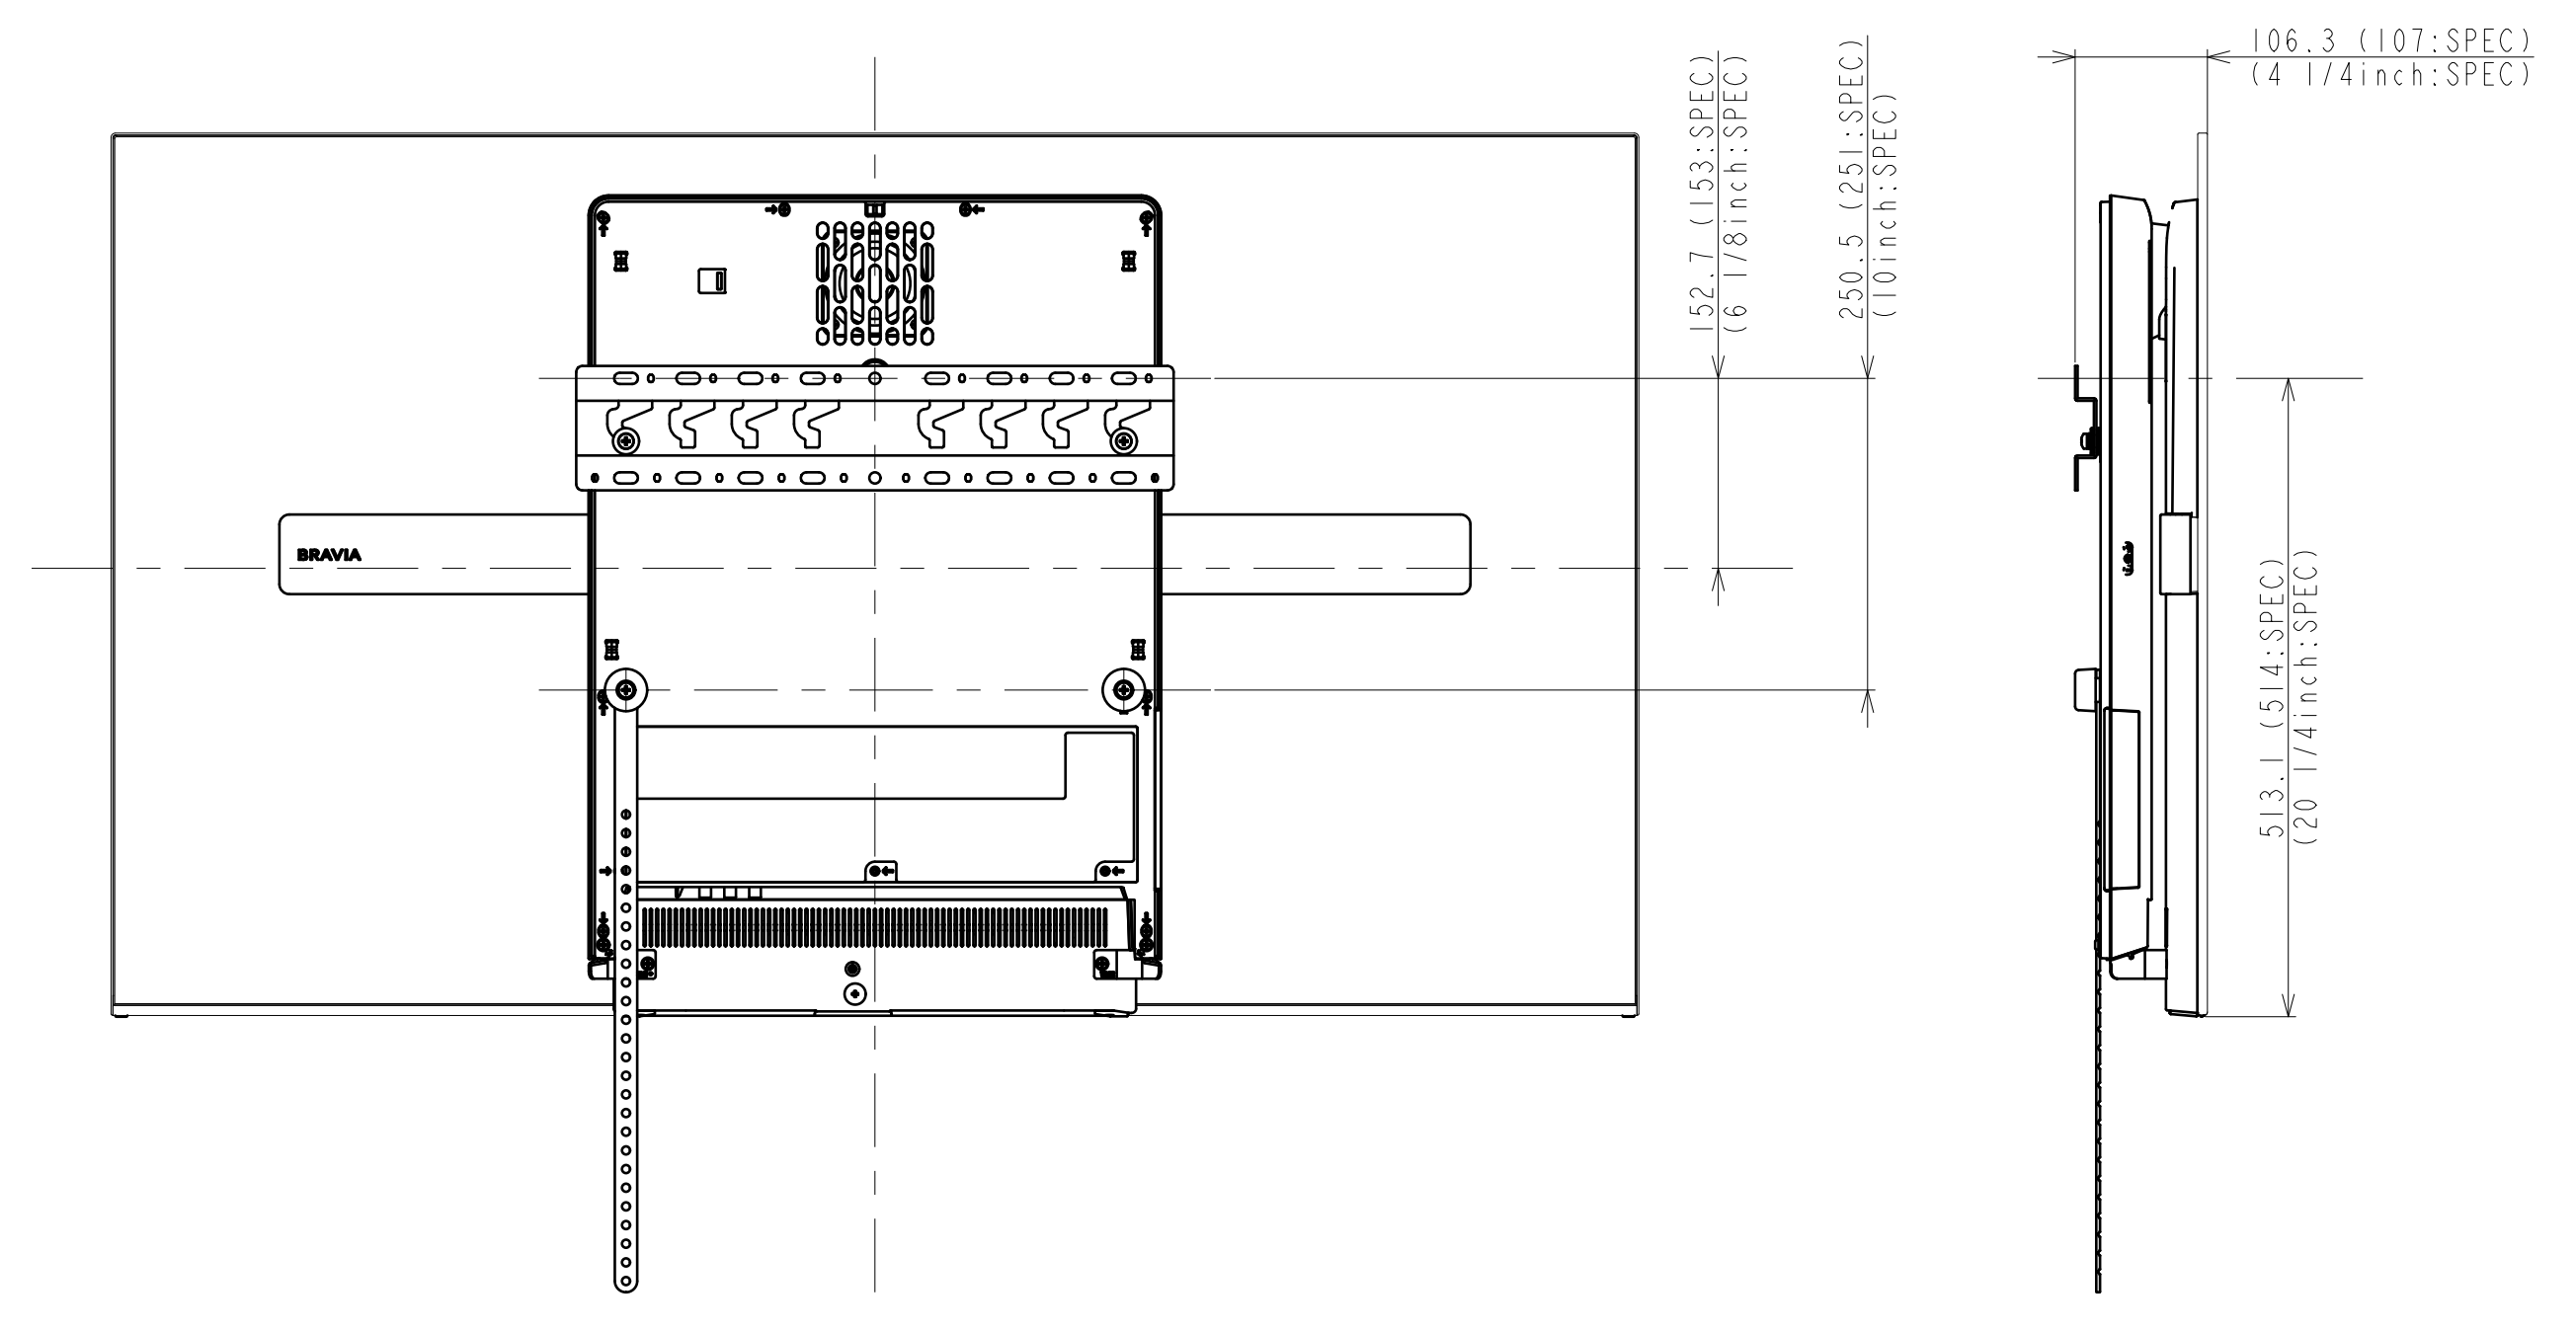

Area	JAPAN	NORTH AMERICA	LATIN AMERICA	EUROPE	GENERAL AREA	CHINA
Model Name	KJ-55A1	XBR-55A1E	XBR-55A1E	KD-55A1	KD-55A1	KD-55A1
SV No.	SV-34036	SV-34003	SV-34015	SV-34033	SV-34021	SV-34030
DIMENSION	TV only (WxHxD)	122.8x71.1x8.6(0.78) cm	1228x711x86(7.8) mm / 48 3/8 x 28 x 3 1/2(5/16) inch	1228x711x86(7.8) mm	Approx. 122.8x71.1x8.6(0.78) cm	Approx. 1228x711x86(7.8) mm
	TV with Stand (WxHxD)	122.8x71.0x33.9 cm	1228x710x339 mm / 48 3/8 x 28 x 13 3/8 inch	1228x710x339 mm	Approx. 122.8x71.0x33.9 cm	Approx. 1228x710x339 mm
	Media Receiver (WxHxD)	-	-	-	-	-
	Monitor only (WxHxD)	-	-	-	-	-
	Monitor with Stand (WxHxD)	-	-	-	-	-
	Media Receiver with Stand (WxHxD)	-	-	-	-	-
	Satellite Speaker (WxHxD)	-	-	-	-	-
WEIGHT	TV only	25.0 Kg	25.0 Kg / 55.1 lb	25.0 Kg	Approx. 25.0 Kg	Approx. 25.0 Kg
	TV with Stand	28.8 Kg	28.8 Kg / 63.5 lb	28.8 Kg	Approx. 28.8 Kg	Approx. 28.8 Kg
Remarks	Stand Width	46.8 cm	468 mm / 18 1/2 inch	468 mm	Approx. 46.8 cm	Approx. 468 mm
	VESA Hole Pitch	40.0x20.0 cm	400x200 mm / 15 3/4 x 7 7/8 inch	400x200mm	40.0x20.0 cm	400x200 mm
	Media Receiver	-	-	-	-	-
	Monitor only	-	-	-	-	-
	Monitor with Stand	-	-	-	-	-

TV with Stand

(without Cover)

<table border="1"> <tr> <td>△x</td> <td></td> </tr> <tr> <td>△x</td> <td></td> </tr> <tr> <td>△x</td> <td></td> </tr> </table>		△x		△x		△x		GENERAL TOLERANCE DATE OF ISSUE 2017.01.12 DOCUMENT TYPE EXTERIOR DRAWING TOLERANCING ISO 8015
△x								
△x								
△x								
HISTORY NO. COUNT / PREP. / DATE RELEASE NO. / DATE REVISION SIGN.		MATERIAL COLOR FINISH COLOR						
Sony Corporation RESPONSIBLE DEPARTMENT SVP-TV PDC MECHANICAL DESIGN PLANNED BY CHECKED BY APPROVED BY DRAWN BY			ORIGINAL MODEL 55(A1) EXTERIOR VIEW TENTATIVE MODEL 55(A1) EXTERIOR VIEW TENTATIVE PART NO. PART NO. SHEET/PAGES 1 / 2					

TV only (without Stand)

M6 Holes for Wall Mount Bracket
 * Refer to instruction manual for screw length information

SU-WL450 Slim

SU-WL450 Standard