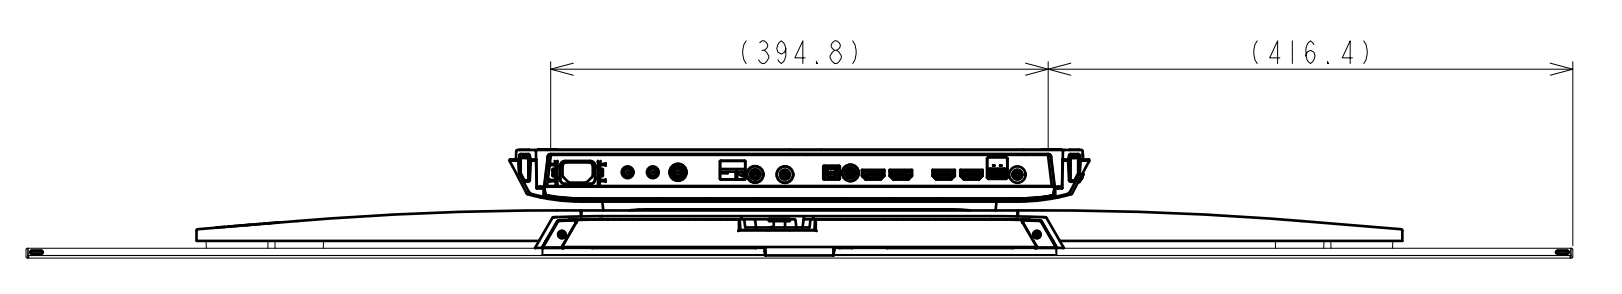

Area	JAPAN	NORTH AMERICA	LATIN AMERICA	EUROPE	GENERAL AREA	CHINA
Model Name	KJ-55A1	XBR-55A1E	XBR-55A1E	KD-55A1	KD-55A1	KD-55A1
SV No.	SV-34036	SV-34003	SV-34015	SV-34033	SV-34021	SV-34030
DIMENSION	TV only (WxHxD)	122.8x71.1x8.6(0.78) cm	1228x711x86(7.8) mm / 48 3/8 x 28 x 3 1/2(5/16) inch	1228x711x86(7.8) mm	Approx. 122.8x71.1x8.6(0.78) cm	Approx. 1228x711x86(7.8) mm
	TV with Stand (WxHxD)	122.8x71.0x33.9 cm	1228x710x339 mm / 48 3/8 x 28 x 13 3/8 inch	1228x710x339 mm	Approx. 122.8x71.0x33.9 cm	Approx. 1228x710x339 mm
	Media Receiver (WxHxD)	-	-	-	-	-
	Monitor only (WxHxD)	-	-	-	-	-
	Monitor with Stand (WxHxD)	-	-	-	-	-
	Media Receiver with Stand (WxHxD)	-	-	-	-	-
	Satellite Speaker (WxHxD)	-	-	-	-	-
WEIGHT	TV only	25.0 Kg	25.0 Kg / 55.1 lb	25.0 Kg	Approx. 25.0 Kg	Approx. 25.0 Kg
	TV with Stand	28.8 Kg	28.8 Kg / 63.5 lb	28.8 Kg	Approx. 28.8 Kg	Approx. 28.8 Kg
Remarks	Stand Width	46.8 cm	468 mm / 18 1/2 inch	468 mm	Approx. 46.8 cm	Approx. 468 mm
	VESA Hole Pitch	40.0x20.0 cm	400x200 mm / 15 3/4 x 7 7/8 inch	400x200mm	40.0x20.0 cm	400x200 mm
	Media Receiver	-	-	-	-	-
	Monitor only	-	-	-	-	-
	Monitor with Stand	-	-	-	-	-

TV with Stand

(without Cover)

<table border="1"> <tr> <td>△x</td> <td></td> </tr> <tr> <td>△x</td> <td></td> </tr> <tr> <td>△x</td> <td></td> </tr> </table>		△x		△x		△x		GENERAL TOLERANCE DATE OF ISSUE 2017.01.12 DOCUMENT TYPE EXTERIOR DRAWING TOLERANCING ISO 8015
△x								
△x								
△x								
HISTORY NO. COUNT / PREP. / DATE RELEASE NO. / DATE REVISION SIGN.		MATERIAL COLOR FINISH COLOR						
Sony Corporation RESPONSIBLE DEPARTMENT SVP-TV PDC MECHANICAL DESIGN PLANNED BY CHECKED BY APPROVED BY DRAWN BY			ORIGINAL MODEL 55(A1) EXTERIOR VIEW TENTATIVE MODEL 55(A1) EXTERIOR VIEW TENTATIVE PART NO. PART NO. SHEET/PAGES 1 / 2					

TV only (without Stand)

M6 Holes for Wall Mount Bracket
 * Refer to instruction manual for screw length information

SU-WL450 Slim

SU-WL450 Standard