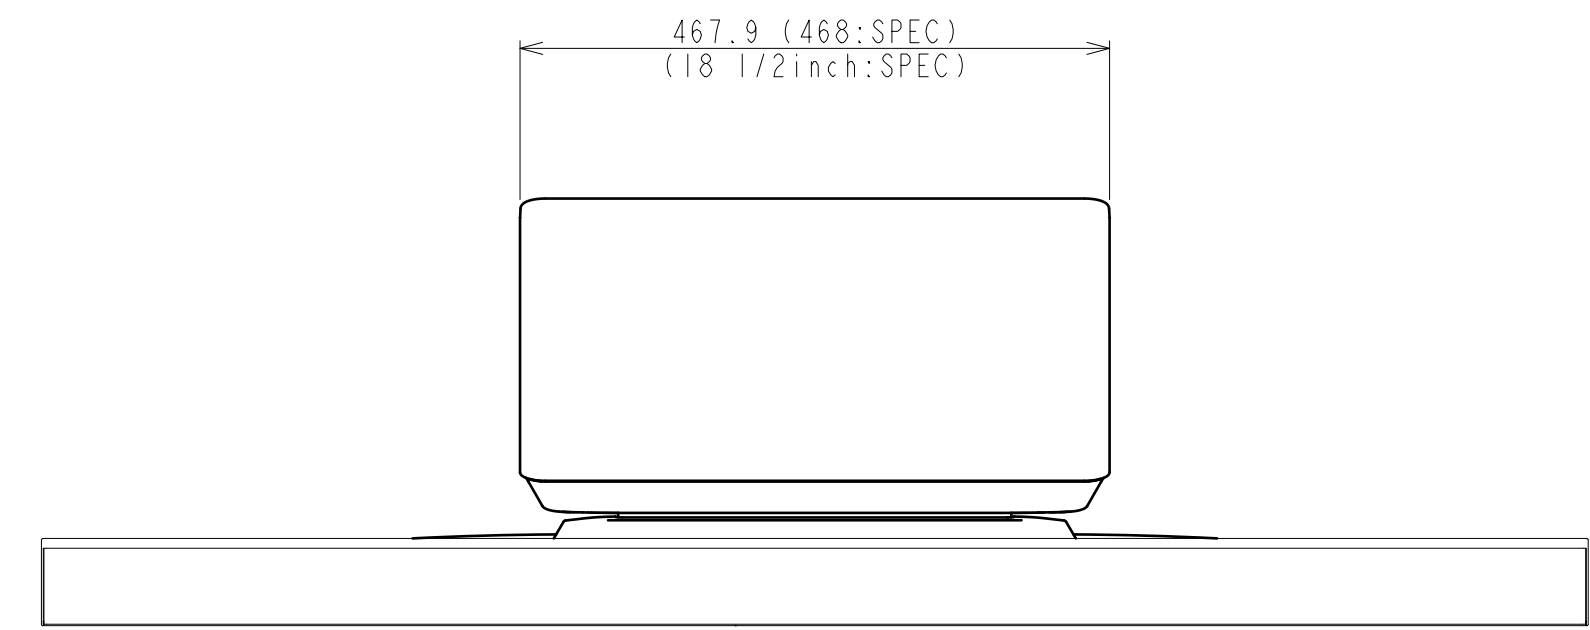

Area	JAPAN	NORTH AMERICA	LATIN AMERICA	EUROPE	GENERAL AREA	CHINA
Model Name	KJ-55A1	XBR-55A1E	XBR-55A1E	KD-55A1	KD-55A1	KD-55A1
SV No.	SV-34036	SV-34003	SV-34015	SV-34033	SV-34021	SV-34030
DIMENSION	TV only (WxHxD)	122.8x71.1x8.6(0.78) cm	1228x711x86(7.8) mm / 48 3/8 x 28 x 3 1/2(5/16) inch	1228x711x86(7.8) mm	Approx. 122.8x71.1x8.6(0.78) cm	Approx. 1228x711x86(7.8) mm
	TV with Stand (WxHxD)	122.8x71.0x33.9 cm	1228x710x339 mm / 48 3/8 x 28 x 13 3/8 inch	1228x710x339 mm	Approx. 122.8x71.0x33.9 cm	Approx. 1228x710x339 mm
	Media Receiver (WxHxD)	-	-	-	-	-
	Monitor only (WxHxD)	-	-	-	-	-
	Monitor with Stand (WxHxD)	-	-	-	-	-
	Media Receiver with Stand (WxHxD)	-	-	-	-	-
	Satellite Speaker (WxHxD)	-	-	-	-	-
WEIGHT	TV only	25.0 Kg	25.0 Kg / 55.1 lb	25.0 Kg	Approx. 25.0 Kg	Approx. 25.0 Kg
	TV with Stand	28.8 Kg	28.8 Kg / 63.5 lb	28.8 Kg	Approx. 28.8 Kg	Approx. 28.8 Kg
Remarks	Stand Width	46.8 cm	468 mm / 18 1/2 inch	468 mm	Approx. 46.8 cm	Approx. 468 mm
	VESA Hole Pitch	40.0x20.0 cm	400x200 mm / 15 3/4 x 7 7/8 inch	400x200mm	40.0x20.0 cm	400x200 mm
	Media Receiver	-	-	-	-	-
	Monitor only	-	-	-	-	-
	Monitor with Stand	-	-	-	-	-

TV with Stand

(without Cover)

<table border="1"> <tr> <td>△x</td> <td></td> </tr> <tr> <td>△x</td> <td></td> </tr> <tr> <td>△x</td> <td></td> </tr> </table>		△x		△x		△x		GENERAL TOLERANCE DATE OF ISSUE 2017.01.12 DOCUMENT TYPE EXTERIOR DRAWING TOLERANCING ISO 8015
△x								
△x								
△x								
HISTORY NO. COUNT / PREP. / DATE RELEASE NO. / DATE REVISION SIGN.		MATERIAL COLOR FINISH COLOR						
Sony Corporation RESPONSIBLE DEPARTMENT SVP-TV PDC MECHANICAL DESIGN PLANNED BY CHECKED BY APPROVED BY DRAWN BY			ORIGINAL MODEL 55(A1) EXTERIOR VIEW TENTATIVE MODEL 55(A1) EXTERIOR VIEW TENTATIVE PART NO. PART NO. SHEET/PAGES 1 / 2					