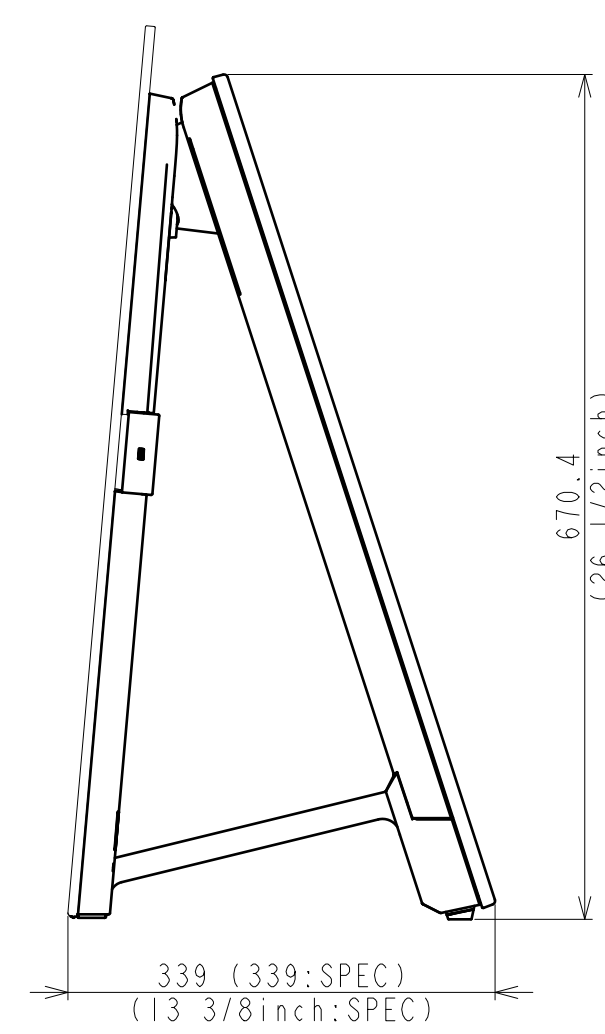

Area	JAPAN	NORTH AMERICA	LATIN AMERICA	EUROPE	GENERAL AREA	CHINA
Model Name	KJ-55A1	XBR-55A1E	XBR-55A1E	KD-55A1	KD-55A1	KD-55A1
SV No.	SV-34036	SV-34003	SV-34015	SV-34033	SV-34021	SV-34030
DIMENSION	TV only (WxHxD)	122.8x71.1x8.6(0.78) cm	1228x711x86(7.8) mm / 48 3/8 x 28 x 3 1/2(5/16) inch	1228x711x86(7.8) mm	Approx. 122.8x71.1x8.6(0.78) cm	Approx. 1228x711x86(7.8) mm
	TV with Stand (WxHxD)	122.8x71.0x33.9 cm	1228x710x339 mm / 48 3/8 x 28 x 13 3/8 inch	1228x710x339 mm	Approx. 122.8x71.0x33.9 cm	Approx. 1228x710x339 mm
	Media Receiver (WxHxD)	-	-	-	-	-
	Monitor only (WxHxD)	-	-	-	-	-
	Monitor with Stand (WxHxD)	-	-	-	-	-
	Media Receiver with Stand (WxHxD)	-	-	-	-	-
	Satellite Speaker (WxHxD)	-	-	-	-	-
WEIGHT	TV only	25.0 Kg	25.0 Kg / 55.1 lb	25.0 Kg	Approx. 25.0 Kg	Approx. 25.0 Kg
	TV with Stand	28.8 Kg	28.8 Kg / 63.5 lb	28.8 Kg	Approx. 28.8 Kg	Approx. 28.8 Kg
Remarks	Stand Width	46.8 cm	468 mm / 18 1/2 inch	468 mm	Approx. 46.8 cm	Approx. 468 mm
	VESA Hole Pitch	40.0x20.0 cm	400x200 mm / 15 3/4 x 7 7/8 inch	400x200mm	40.0x20.0 cm	400x200 mm
	Media Receiver	-	-	-	-	-
	Monitor only	-	-	-	-	-
	Monitor with Stand	-	-	-	-	-

TV with Stand

(without Cover)

<table border="1"> <tr> <td>△x</td> <td></td> </tr> <tr> <td>△x</td> <td></td> </tr> <tr> <td>△x</td> <td></td> </tr> </table>		△x		△x		△x		GENERAL TOLERANCE DATE OF ISSUE 2017.01.12 DOCUMENT TYPE EXTERIOR DRAWING TOLERANCING ISO 8015
△x								
△x								
△x								
HISTORY NO. COUNT / PREP. / DATE RELEASE NO. / DATE REVISION SIGN.		MATERIAL COLOR FINISH COLOR						
Sony Corporation RESPONSIBLE DEPARTMENT SVP-TV PDC MECHANICAL DESIGN PLANNED BY CHECKED BY APPROVED BY DRAWN BY			ORIGINAL MODEL 55(A1) EXTERIOR VIEW TENTATIVE MODEL 55(A1) EXTERIOR VIEW TENTATIVE PART NO. PART NO. SHEET/PAGES 1 / 2					

TV only (without Stand)

M6 Holes for Wall Mount Bracket
 * Refer to instruction manual for screw length information

SU-WL450 Slim

SU-WL450 Standard