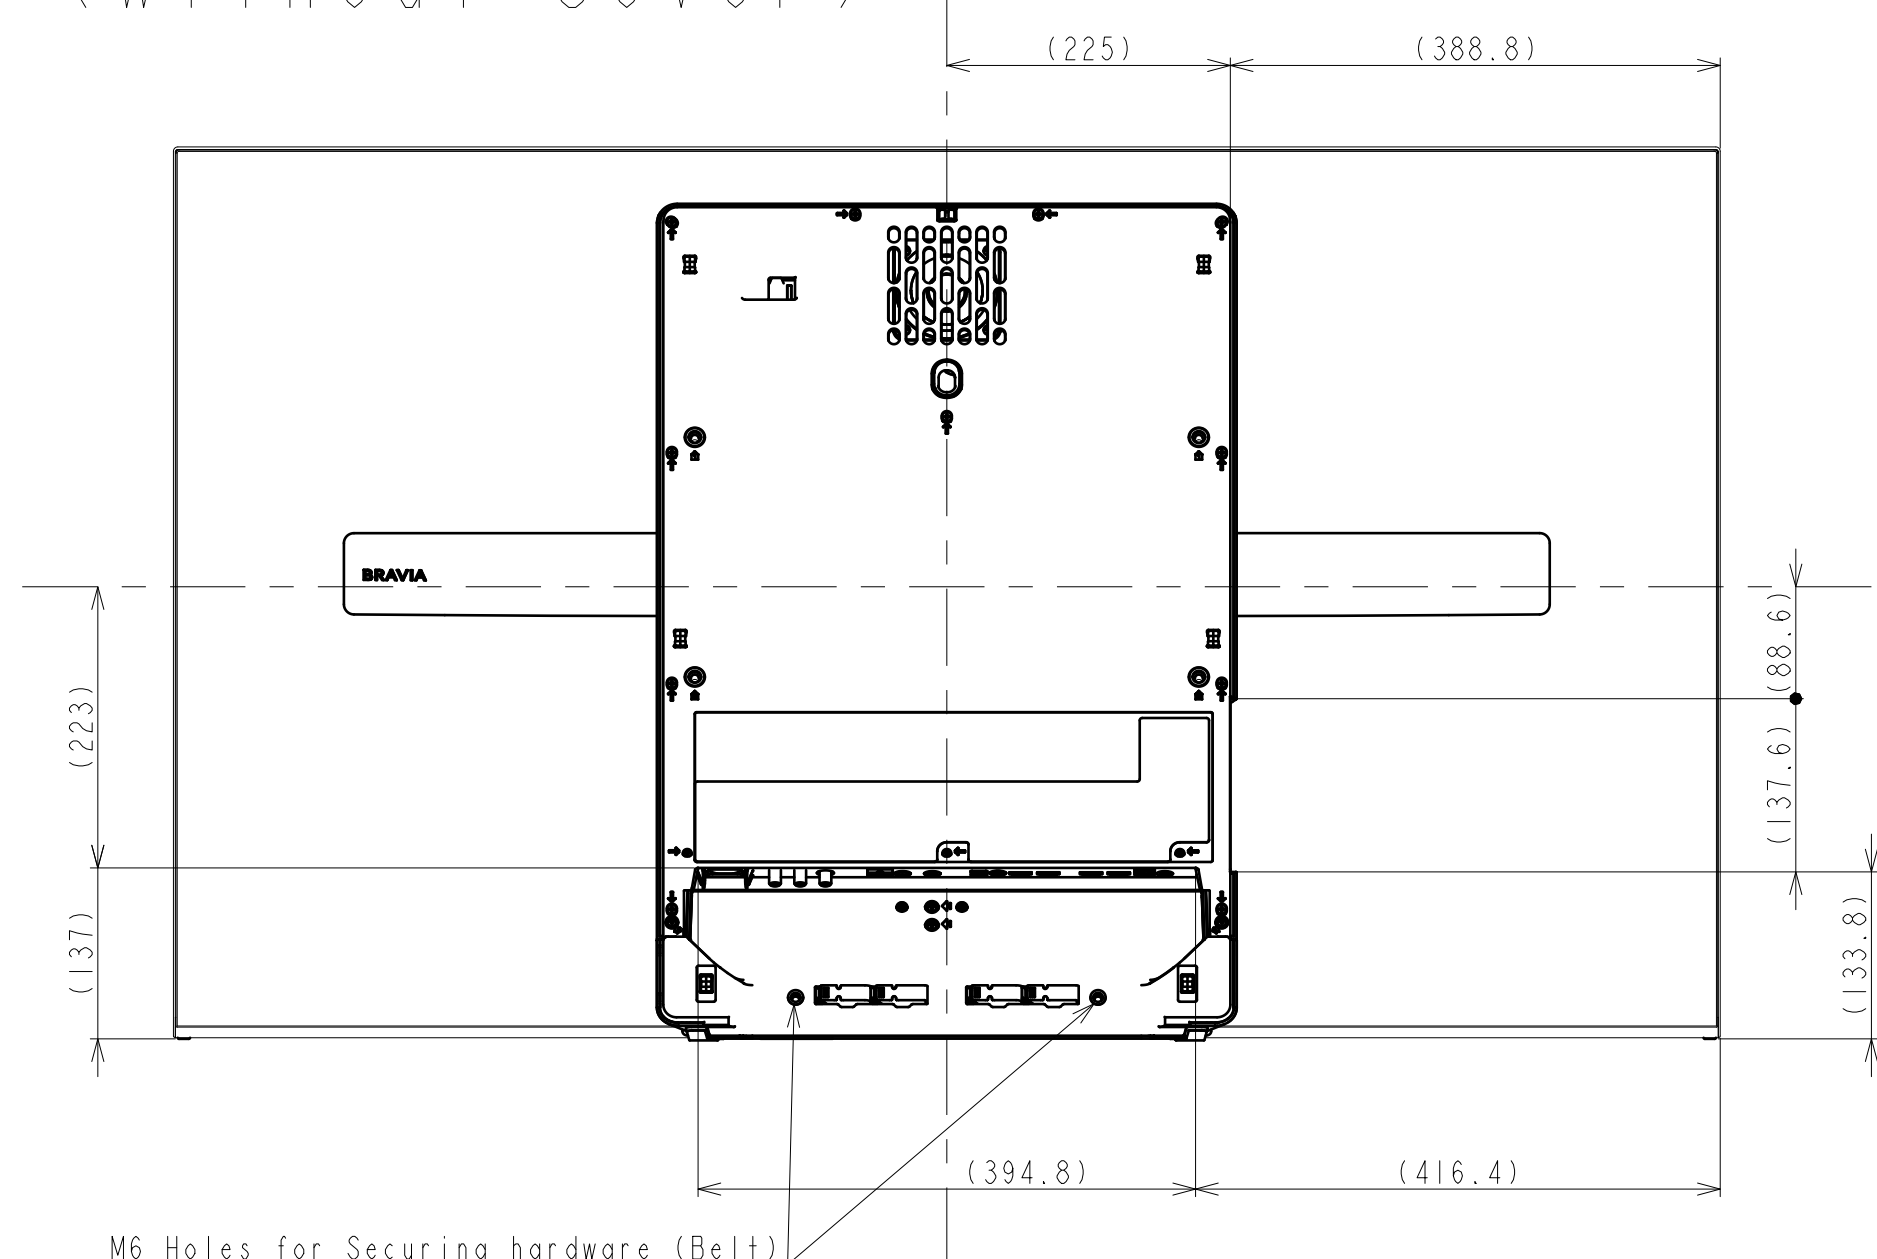

Area	JAPAN	NORTH AMERICA	LATIN AMERICA	EUROPE	GENERAL AREA	CHINA
Model Name	KJ-55A1	XBR-55A1E	XBR-55A1E	KD-55A1	KD-55A1	KD-55A1
SV No.	SV-34036	SV-34003	SV-34015	SV-34033	SV-34021	SV-34030
DIMENSION	TV only (WxHxD)	122.8x71.1x8.6(0.78) cm	1228x711x86(7.8) mm / 48 3/8 x 28 x 3 1/2(5/16) inch	1228x711x86(7.8) mm	Approx. 122.8x71.1x8.6(0.78) cm	Approx. 1228x711x86(7.8) mm
	TV with Stand (WxHxD)	122.8x71.0x33.9 cm	1228x710x339 mm / 48 3/8 x 28 x 13 3/8 inch	1228x710x339 mm	Approx. 122.8x71.0x33.9 cm	Approx. 1228x710x339 mm
	Media Receiver (WxHxD)	-	-	-	-	-
	Monitor only (WxHxD)	-	-	-	-	-
	Monitor with Stand (WxHxD)	-	-	-	-	-
	Media Receiver with Stand (WxHxD)	-	-	-	-	-
	Satellite Speaker (WxHxD)	-	-	-	-	-
WEIGHT	TV only	25.0 Kg	25.0 Kg / 55.1 lb	25.0 Kg	Approx. 25.0 Kg	Approx. 25.0 Kg
	TV with Stand	28.8 Kg	28.8 Kg / 63.5 lb	28.8 Kg	Approx. 28.8 Kg	Approx. 28.8 Kg
Remarks	Stand Width	46.8 cm	468 mm / 18 1/2 inch	468 mm	Approx. 46.8 cm	Approx. 468 mm
	VESA Hole Pitch	40.0x20.0 cm	400x200 mm / 15 3/4 x 7 7/8 inch	400x200mm	40.0x20.0 cm	400x200 mm
	Media Receiver	-	-	-	-	-
	Monitor only	-	-	-	-	-
	Monitor with Stand	-	-	-	-	-

TV with Stand

(without Cover)

<table border="1"> <tr> <td>△x</td> <td></td> </tr> <tr> <td>△x</td> <td></td> </tr> <tr> <td>△x</td> <td></td> </tr> </table>		△x		△x		△x		GENERAL TOLERANCE DATE OF ISSUE 2017.01.12 DOCUMENT TYPE EXTERIOR DRAWING TOLERANCING ISO 8015
△x								
△x								
△x								
HISTORY NO. COUNT / PREP. / DATE RELEASE NO. / DATE REVISION SIGN.		MATERIAL COLOR FINISH COLOR						
Sony Corporation RESPONSIBLE DEPARTMENT SVP-TV PDC MECHANICAL DESIGN PLANNED BY CHECKED BY APPROVED BY DRAWN BY			ORIGINAL MODEL 55(A1) EXTERIOR VIEW TENTATIVE MODEL 55(A1) EXTERIOR VIEW TENTATIVE PART NO. PART NO. SHEET/PAGES 1 / 2					

TV only (without Stand)

M6 Holes for Wall Mount Bracket
 * Refer to instruction manual for screw length information

SU-WL450 Slim

SU-WL450 Standard