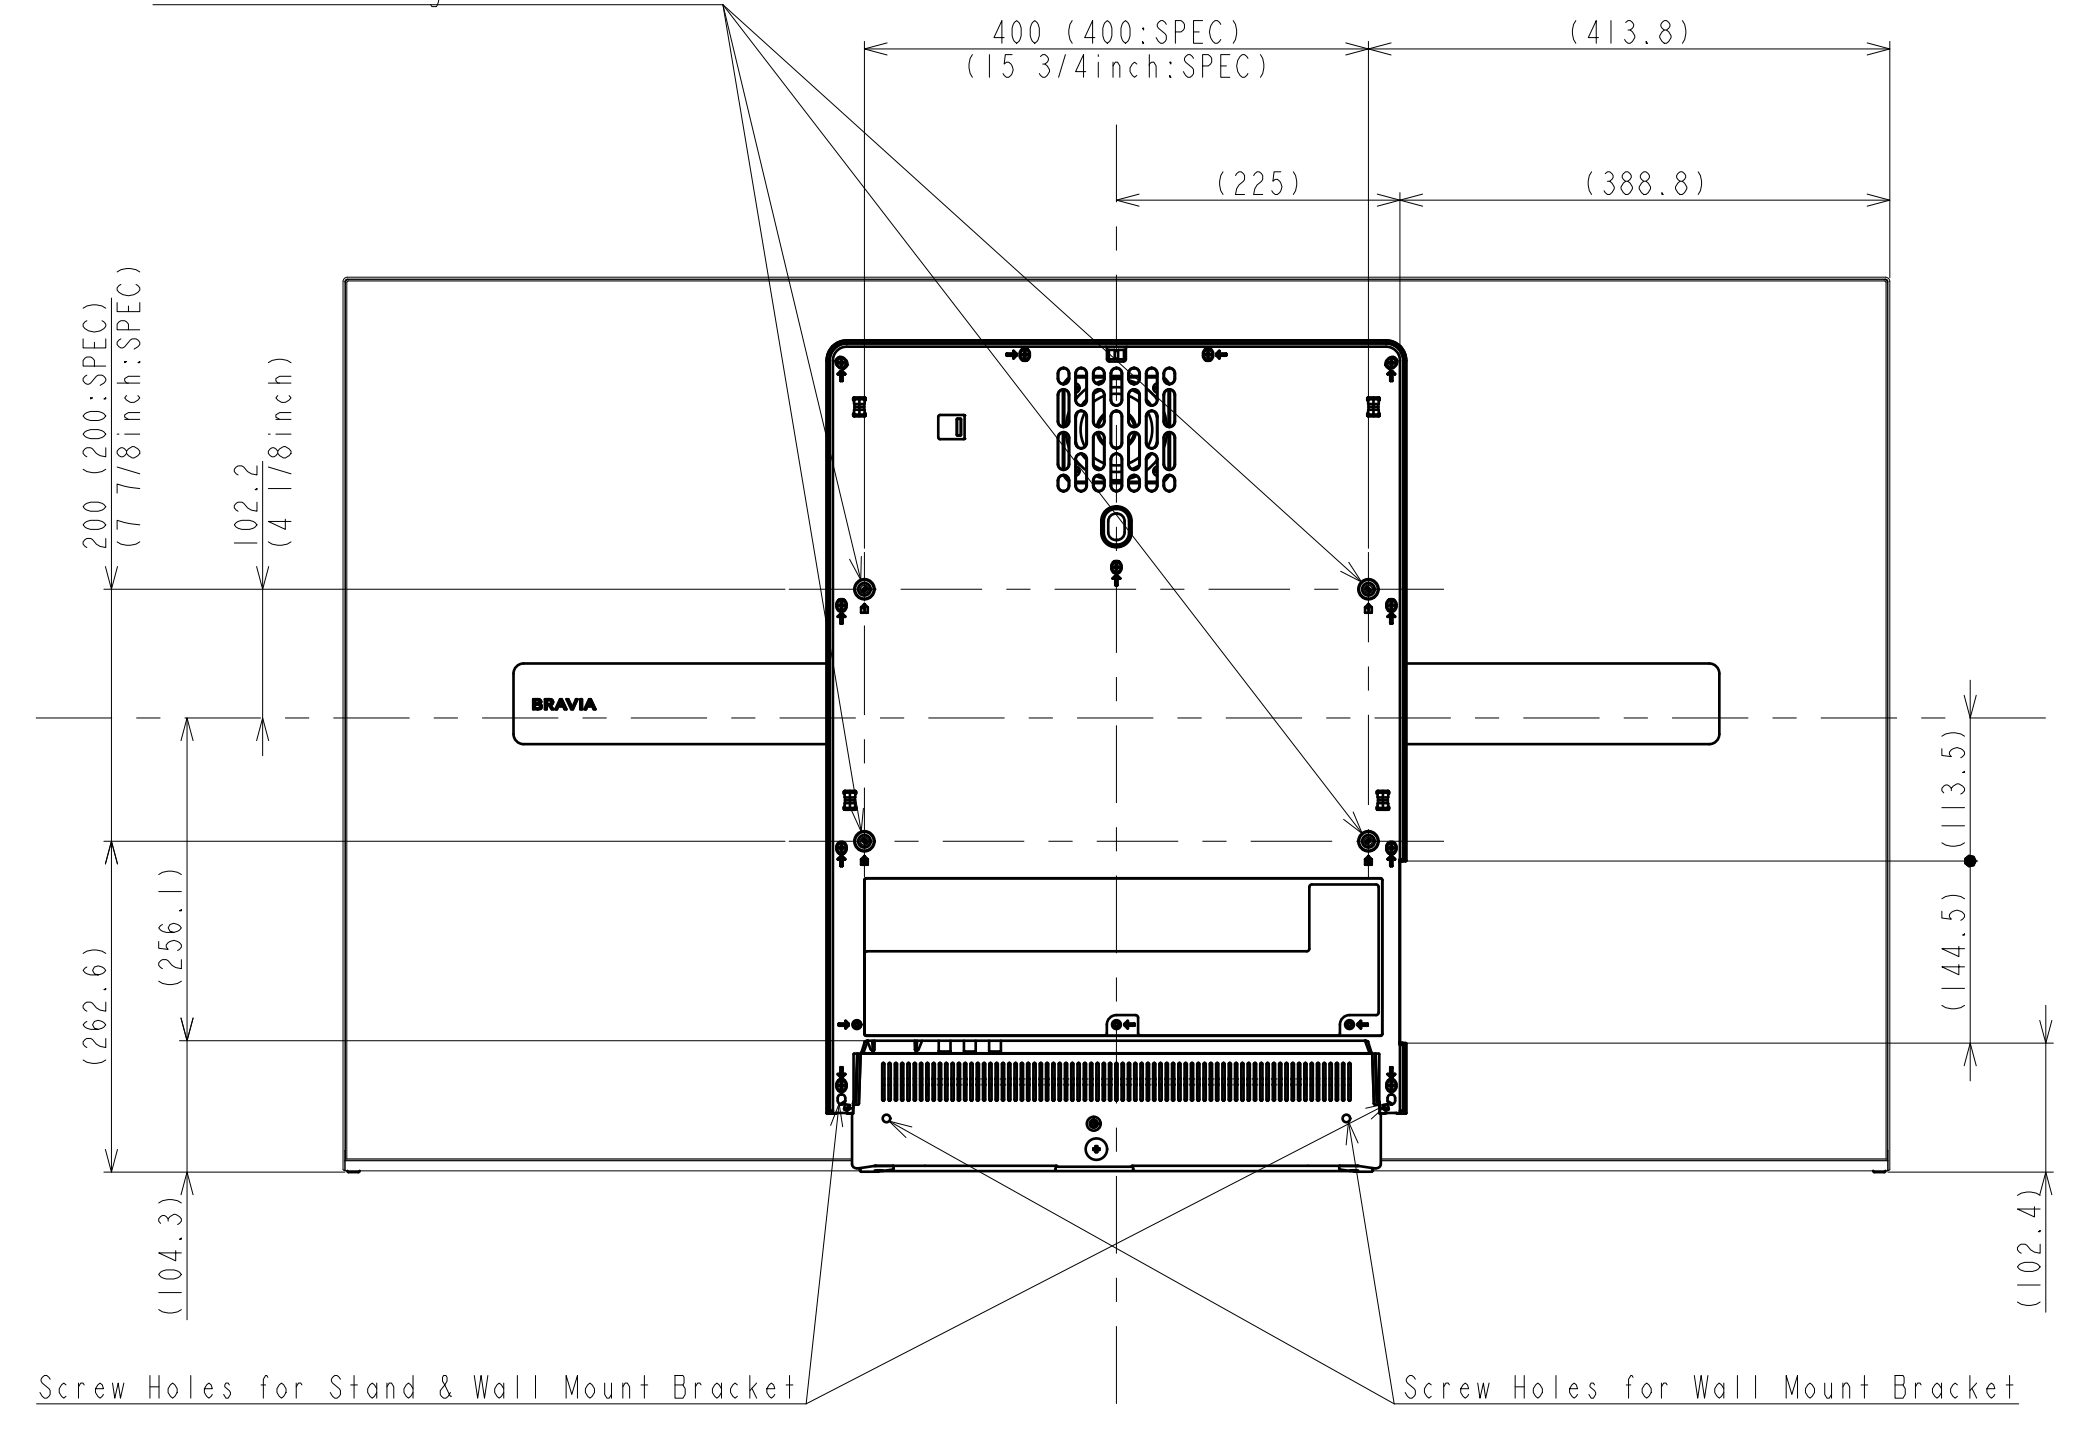

Area	JAPAN	NORTH AMERICA	LATIN AMERICA	EUROPE	GENERAL AREA	CHINA
Model Name	KJ-55A1	XBR-55A1E	XBR-55A1E	KD-55A1	KD-55A1	KD-55A1
SV No.	SV-34036	SV-34003	SV-34015	SV-34033	SV-34021	SV-34030
DIMENSION	TV only (WxHxD)	122.8x71.1x8.6(0.78) cm	1228x711x86(7.8) mm / 48 3/8 x 28 x 3 1/2(5/16) inch	1228x711x86(7.8) mm	Approx. 122.8x71.1x8.6(0.78) cm	Approx. 1228x711x86(7.8) mm
	TV with Stand (WxHxD)	122.8x71.0x33.9 cm	1228x710x339 mm / 48 3/8 x 28 x 13 3/8 inch	1228x710x339 mm	Approx. 122.8x71.0x33.9 cm	Approx. 1228x710x339 mm
	Media Receiver (WxHxD)	-	-	-	-	-
	Monitor only (WxHxD)	-	-	-	-	-
	Monitor with Stand (WxHxD)	-	-	-	-	-
	Media Receiver with Stand (WxHxD)	-	-	-	-	-
	Satellite Speaker (WxHxD)	-	-	-	-	-
WEIGHT	TV only	25.0 Kg	25.0 Kg / 55.1 lb	25.0 Kg	Approx. 25.0 Kg	Approx. 25.0 Kg
	TV with Stand	28.8 Kg	28.8 Kg / 63.5 lb	28.8 Kg	Approx. 28.8 Kg	Approx. 28.8 Kg
Remarks	Stand Width	46.8 cm	468 mm / 18 1/2 inch	468 mm	Approx. 46.8 cm	Approx. 468 mm
	VESA Hole Pitch	40.0x20.0 cm	400x200 mm / 15 3/4 x 7 7/8 inch	400x200mm	40.0x20.0 cm	400x200 mm
	Media Receiver	-	-	-	-	-
	Monitor only	-	-	-	-	-
	Monitor with Stand	-	-	-	-	-

TV with Stand

(without Cover)

<table border="1"> <tr> <td>△x</td> <td></td> </tr> <tr> <td>△x</td> <td></td> </tr> <tr> <td>△x</td> <td></td> </tr> </table>		△x		△x		△x		GENERAL TOLERANCE DATE OF ISSUE 2017.01.12 DOCUMENT TYPE EXTERIOR DRAWING TOLERANCING ISO 8015
△x								
△x								
△x								
HISTORY NO. COUNT / PREP. / DATE RELEASE NO. / DATE REVISION SIGN.		MATERIAL COLOR FINISH COLOR						
Sony Corporation RESPONSIBLE DEPARTMENT SVP-TV PDC MECHANICAL DESIGN PLANNED BY CHECKED BY APPROVED BY DRAWN BY			ORIGINAL MODEL 55(A1) EXTERIOR VIEW TENTATIVE MODEL 55(A1) EXTERIOR VIEW TENTATIVE PART NO. PART NO. SHEET/PAGES 1 / 2					

TV only (without Stand)

M6 Holes for Wall Mount Bracket
 * Refer to instruction manual for screw length information

SU-WL450 Slim

SU-WL450 Standard