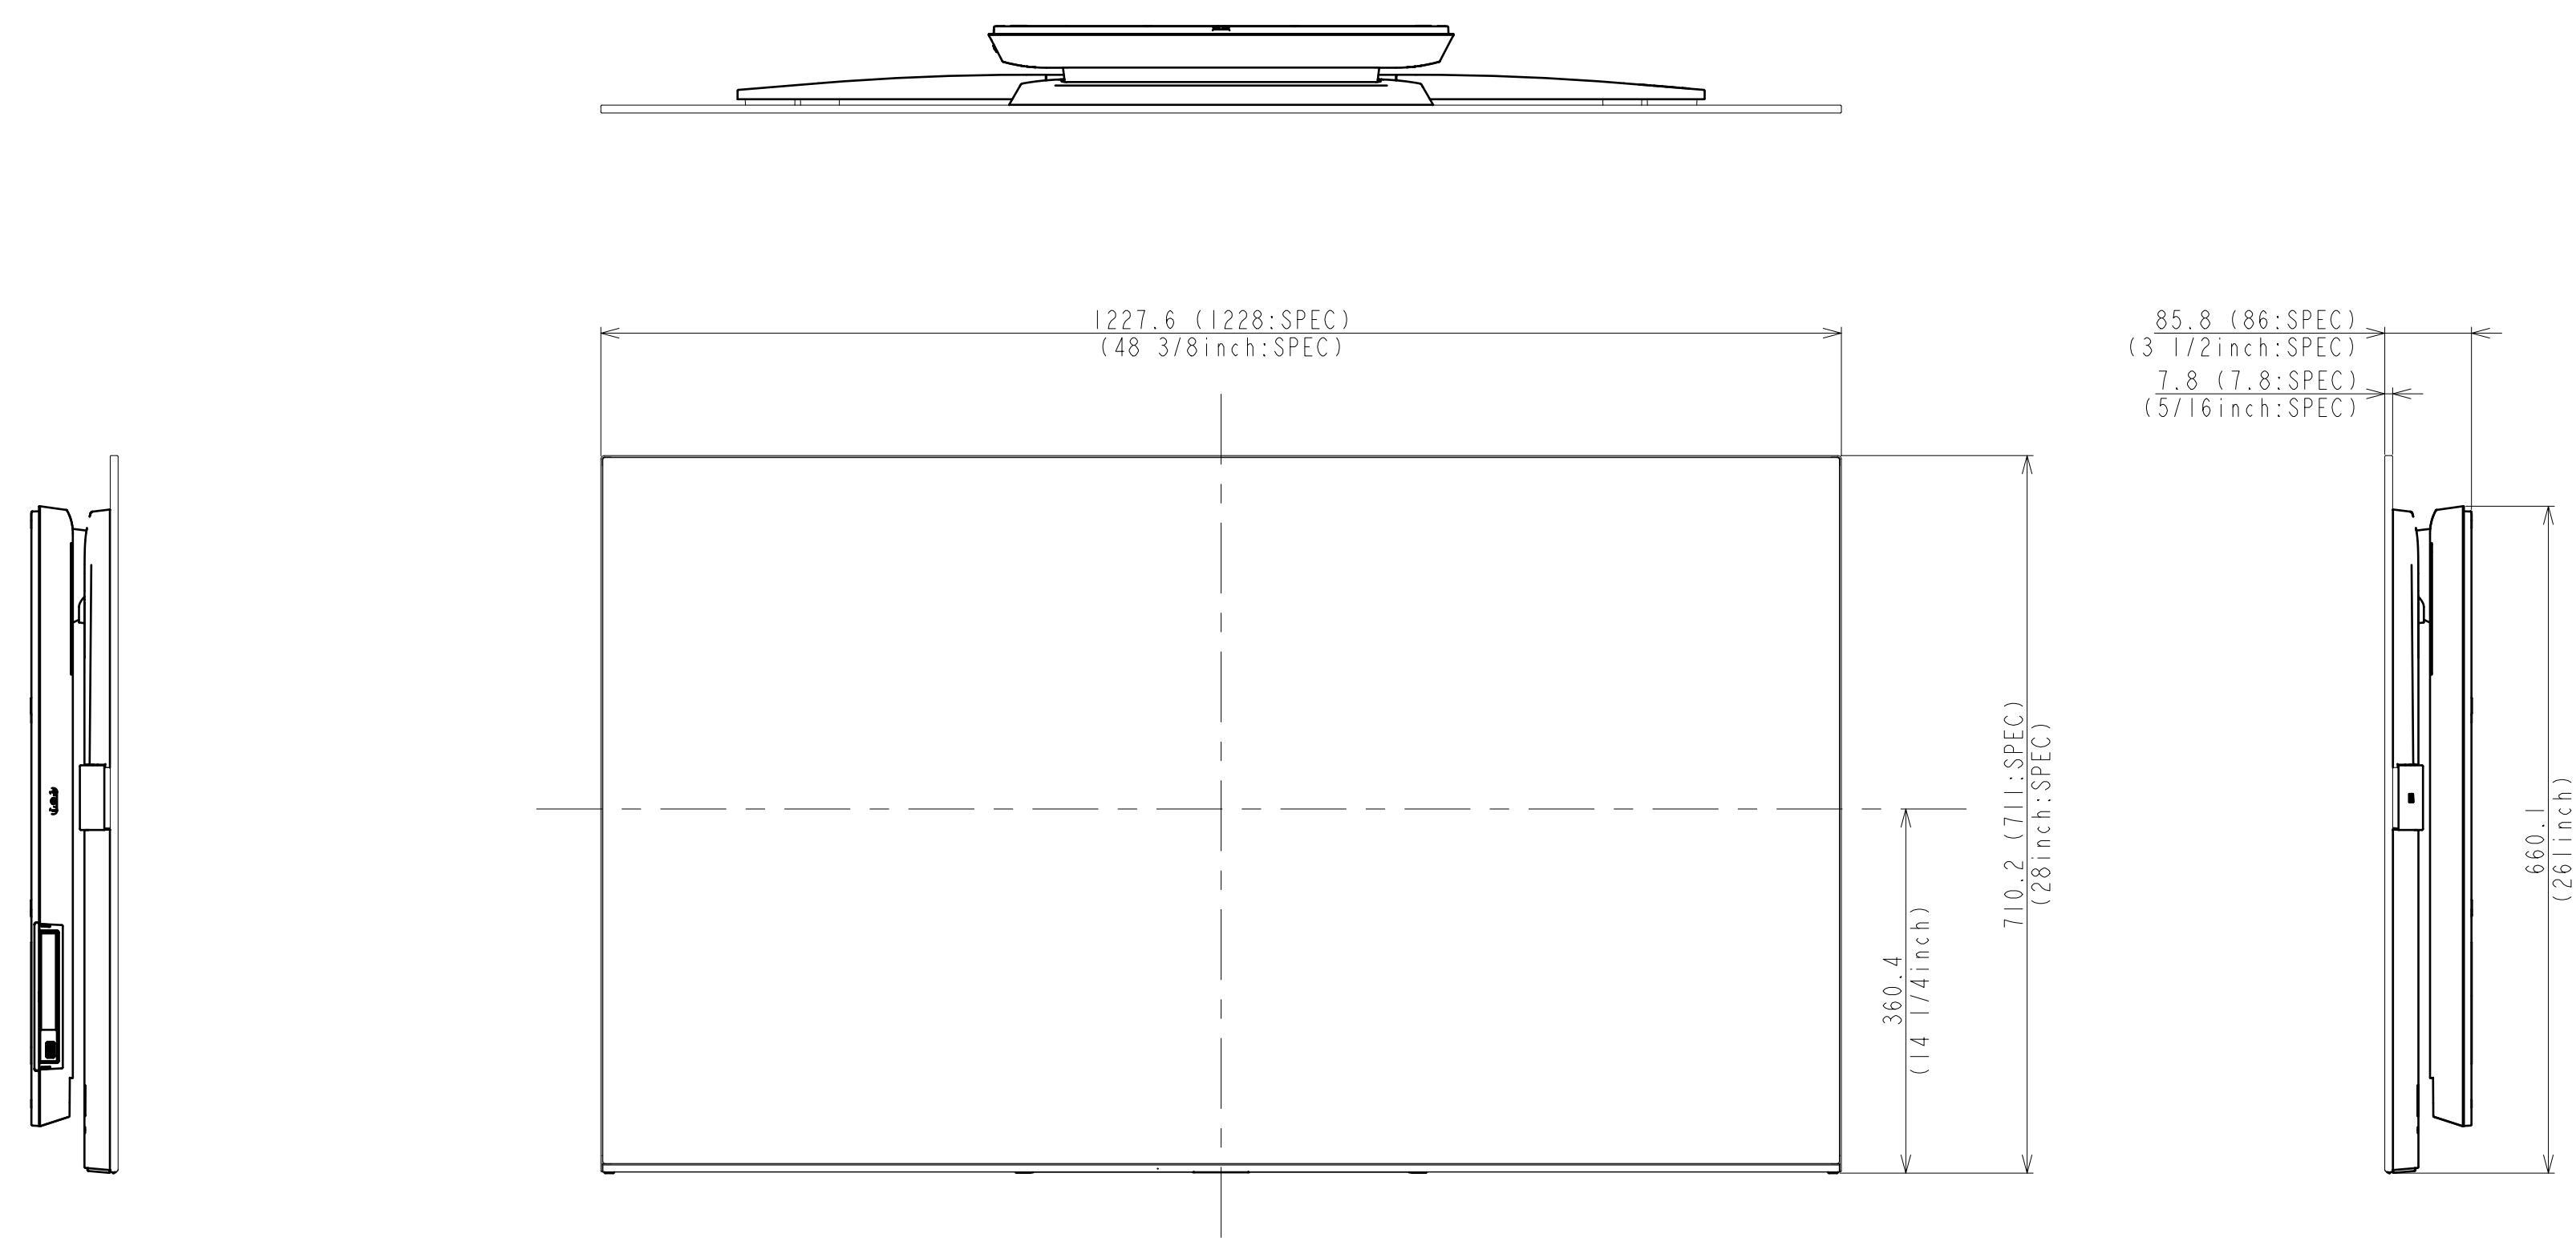

Area	JAPAN	NORTH AMERICA	LATIN AMERICA	EUROPE	GENERAL AREA	CHINA
Model Name	KJ-55A1	XBR-55A1E	XBR-55A1E	KD-55A1	KD-55A1	KD-55A1
SV No.	SV-34036	SV-34003	SV-34015	SV-34033	SV-34021	SV-34030
DIMENSION	TV only (WxHxD)	122.8x71.1x8.6(0.78) cm	1228x711x86(7.8) mm / 48 3/8 x 28 x 3 1/2(5/16) inch	1228x711x86(7.8) mm	Approx. 122.8x71.1x8.6(0.78) cm	Approx. 1228x711x86(7.8) mm
	TV with Stand (WxHxD)	122.8x71.0x33.9 cm	1228x710x339 mm / 48 3/8 x 28 x 13 3/8 inch	1228x710x339 mm	Approx. 122.8x71.0x33.9 cm	Approx. 1228x710x339 mm
	Media Receiver (WxHxD)	-	-	-	-	-
	Monitor only (WxHxD)	-	-	-	-	-
	Monitor with Stand (WxHxD)	-	-	-	-	-
	Media Receiver with Stand (WxHxD)	-	-	-	-	-
	Satellite Speaker (WxHxD)	-	-	-	-	-
WEIGHT	TV only	25.0 Kg	25.0 Kg / 55.1 lb	25.0 Kg	Approx. 25.0 Kg	Approx. 25.0 Kg
	TV with Stand	28.8 Kg	28.8 Kg / 63.5 lb	28.8 Kg	Approx. 28.8 Kg	Approx. 28.8 Kg
Remarks	Stand Width	46.8 cm	468 mm / 18 1/2 inch	468 mm	Approx. 46.8 cm	Approx. 468 mm
	VESA Hole Pitch	40.0x20.0 cm	400x200 mm / 15 3/4 x 7 7/8 inch	400x200mm	40.0x20.0 cm	400x200 mm
	Media Receiver	-	-	-	-	-
	Monitor only	-	-	-	-	-
	Monitor with Stand	-	-	-	-	-

TV with Stand

(without Cover)

<table border="1"> <tr> <td>△x</td> <td></td> </tr> <tr> <td>△x</td> <td></td> </tr> <tr> <td>△x</td> <td></td> </tr> </table>		△x		△x		△x		GENERAL TOLERANCE DATE OF ISSUE 2017.01.12 DOCUMENT TYPE EXTERIOR DRAWING TOLERANCING ISO 8015
△x								
△x								
△x								
HISTORY NO. COUNT / PREP. / DATE RELEASE NO. / DATE REVISION SIGN.		MATERIAL COLOR FINISH COLOR						
Sony Corporation RESPONSIBLE DEPARTMENT SVP-TV PDC MECHANICAL DESIGN PLANNED BY CHECKED BY APPROVED BY DRAWN BY			ORIGINAL MODEL 55(A1) EXTERIOR VIEW TENTATIVE MODEL 55(A1) EXTERIOR VIEW TENTATIVE PART NO. PART NO. SHEET/PAGES 1 / 2					

TV only (without Stand)

M6 Holes for Wall Mount Bracket
 * Refer to instruction manual for screw length information

SU-WL450 Slim

SU-WL450 Standard