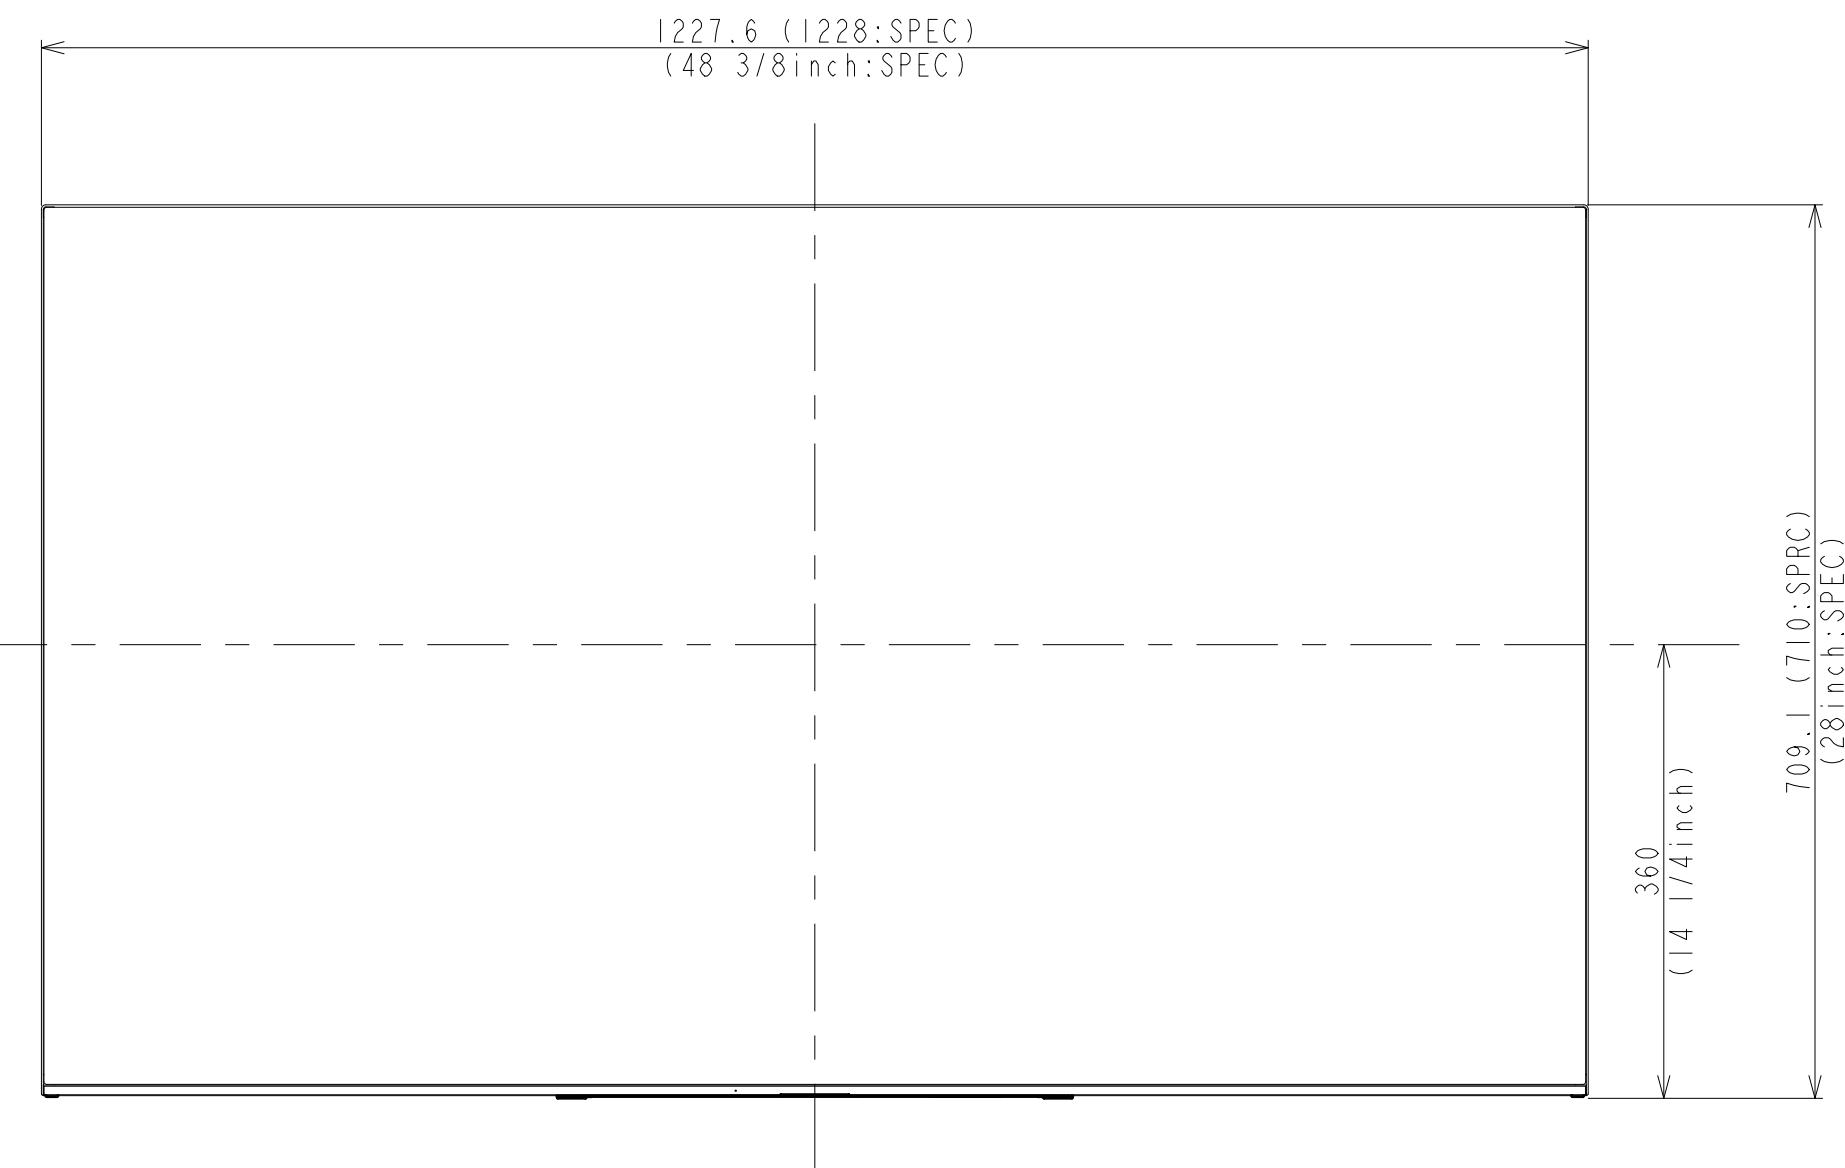

Area	JAPAN	NORTH AMERICA	LATIN AMERICA	EUROPE	GENERAL AREA	CHINA
Model Name	KJ-55A1	XBR-55A1E	XBR-55A1E	KD-55A1	KD-55A1	KD-55A1
SV No.	SV-34036	SV-34003	SV-34015	SV-34033	SV-34021	SV-34030
DIMENSION	TV only (WxHxD)	122.8x71.1x8.6(0.78) cm	1228x711x86(7.8) mm / 48 3/8 x 28 x 3 1/2(5/16) inch	1228x711x86(7.8) mm	Approx. 122.8x71.1x8.6(0.78) cm	Approx. 1228x711x86(7.8) mm
	TV with Stand (WxHxD)	122.8x71.0x33.9 cm	1228x710x339 mm / 48 3/8 x 28 x 13 3/8 inch	1228x710x339 mm	Approx. 122.8x71.0x33.9 cm	Approx. 1228x710x339 mm
	Media Receiver (WxHxD)	-	-	-	-	-
	Monitor only (WxHxD)	-	-	-	-	-
	Monitor with Stand (WxHxD)	-	-	-	-	-
	Media Receiver with Stand (WxHxD)	-	-	-	-	-
	Satellite Speaker (WxHxD)	-	-	-	-	-
WEIGHT	TV only	25.0 Kg	25.0 Kg / 55.1 lb	25.0 Kg	Approx. 25.0 Kg	Approx. 25.0 Kg
	TV with Stand	28.8 Kg	28.8 Kg / 63.5 lb	28.8 Kg	Approx. 28.8 Kg	Approx. 28.8 Kg
Remarks	Stand Width	46.8 cm	468 mm / 18 1/2 inch	468 mm	Approx. 46.8 cm	Approx. 468 mm
	VESA Hole Pitch	40.0x20.0 cm	400x200 mm / 15 3/4 x 7 7/8 inch	400x200mm	40.0x20.0 cm	400x200 mm
	Media Receiver	-	-	-	-	-
	Monitor only	-	-	-	-	-
	Monitor with Stand	-	-	-	-	-

TV with Stand

(without Cover)

<table border="1"> <tr> <td>△x</td> <td></td> </tr> <tr> <td>△x</td> <td></td> </tr> <tr> <td>△x</td> <td></td> </tr> </table>		△x		△x		△x		GENERAL TOLERANCE DATE OF ISSUE 2017.01.12 DOCUMENT TYPE EXTERIOR DRAWING TOLERANCING ISO 8015
△x								
△x								
△x								
HISTORY NO. COUNT / PREP. / DATE RELEASE NO. / DATE REVISION SIGN.		MATERIAL COLOR FINISH COLOR						
Sony Corporation RESPONSIBLE DEPARTMENT SVP-TV PDC MECHANICAL DESIGN PLANNED BY CHECKED BY APPROVED BY DRAWN BY			ORIGINAL MODEL 55(A1) EXTERIOR VIEW TENTATIVE MODEL 55(A1) EXTERIOR VIEW TENTATIVE PART NO. PART NO. SHEET/PAGES 1 / 2					