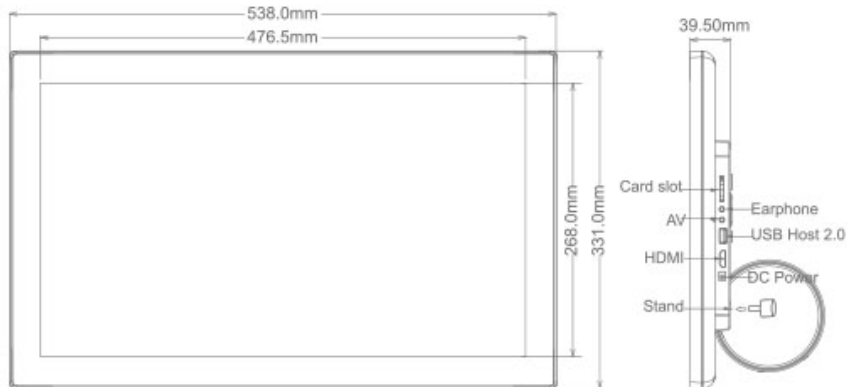

BRAUN DigiFrame 215

High-quality picture frame for POS solution with high resolution IPS display. Built-in stereo speakers, HDMI input, USB and SD input, headphone/audio out, AV input. VESA compatible, Kensington anti-theft. Display size 54.61cm (21.5"), 16:9, for presentation of digital photos and videos. Full HD (1920x1080p) compatible, auto start function.

- * 21.5" (54.61 cm) IPS full angle screen
- * 1920*1080P and 16:9
- * Full HD video/photo playback
- * USB HOST
- * SD card slot
- * HDMI input
- * AV input
- * Stereo sound output (3.5mm JACK)
- * Build-in Speaker (3W X 2)
- * IR remote control
- * Auto-Start, Auto-play and Auto-loop
- * VESA compatible