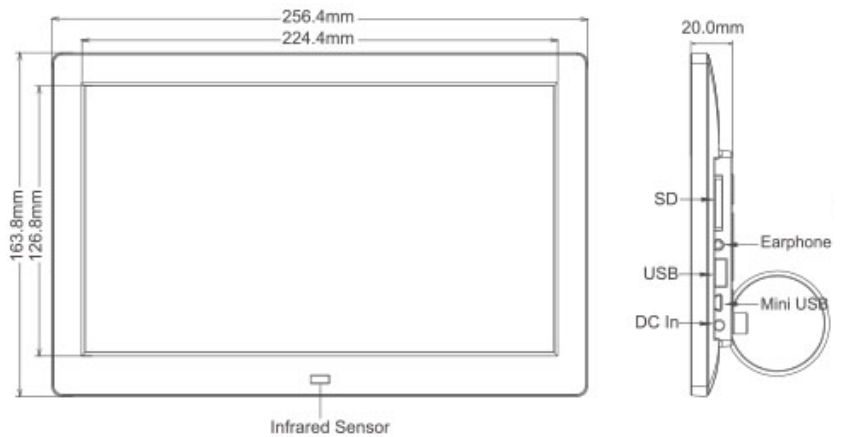

# BRAUN DigiFrame 101

High-quality picture frame for POS solution with high resolution IPS display. Built-in stereo speakers, HDMI input, USB and SD input, headphone/audio out, AV input. VESA compatible, Kensington anti-theft. Display size 25.65 cm (10.1"), 16:10, for presentation of digital photos and videos. Full HD (1280x800p) compatible, auto start function.

- \* 10.1" (25.65 cm) IPS full angle screen
- \* 1280\*800 and 16:10
- \* Full HD video/photo playback
- \* USB HOST
- \* SD card slot
- \* HDMI input
- \* AV input
- \* Stereo sound output (3.5mm JACK)
- \* Build-in Speaker (3W X 2)
- \* IR remote control
- \* Auto-Start, Auto-play and Auto-loop
- \* VESA compatible