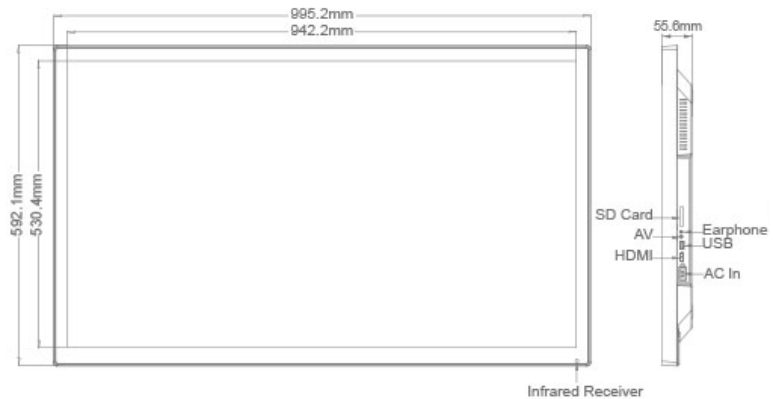

# BRAUN DigiFrame 430

**High-quality picture frame for POS solution with high resolution IPS display. Built-in stereo speakers, HDMI input, USB and SD input, headphone/audio out, AV input. VESA compatible, Kensington anti-theft. Display size 109.2cm (43"), 16:9, for presentation of digital photos and videos. Full HD (1920x1080p) compatible, auto start function.**

- \* 43" IPS full angle screen
- \* 1920\*1080P and 16:9
- \* Full HD video/photo playback
- \* USB HOST
- \* SD card slot
- \* HDMI input
- \* AV input
- \* Stereo sound output (3.5mm JACK)
- \* Build-in Speaker (3W X 2)
- \* IR remote control
- \* Auto-Start, Auto-play and Auto-loop
- \* VESA compatible