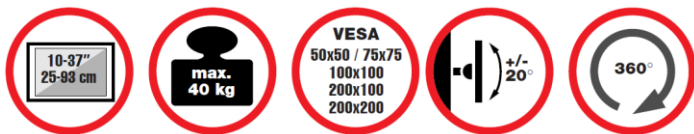

reflecta TV Stand 37P-Shelf Extend

Product information:

- Universal TV Stand with adjustable shelf
- Max loading weight 40 kg
- 10"-37" (25-93 cm)
- Vesa: 50x50, 75x75, 100x100, 200x100, 200x200
- Tilt: +/-20°
- 360° Rotation