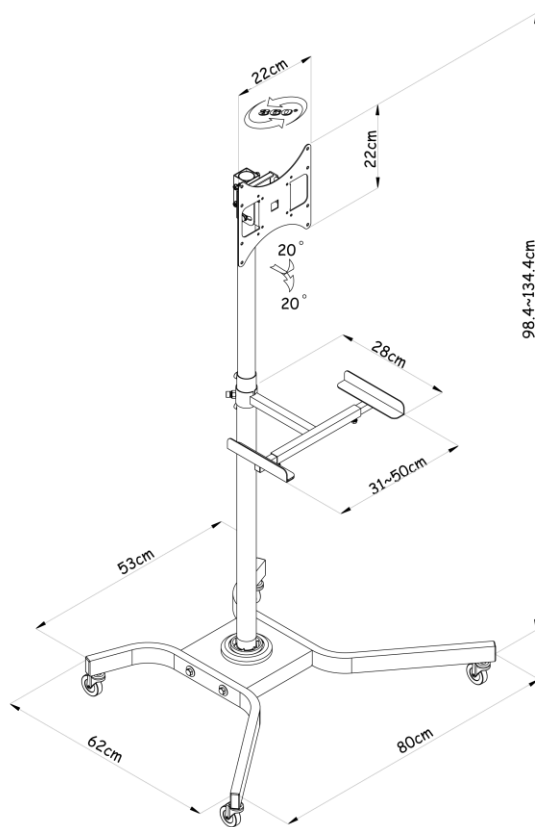

reflecta TV Stand 37P-Shelf Extend

Product information:

- Universal TV Stand with adjustable shelf
- Max loading weight 40 kg
- 10"-37" (25-93 cm)
- Vesa: 50x50, 75x75, 100x100, 200x100, 200x200
- Tilt: +/-20°
- 360° Rotation