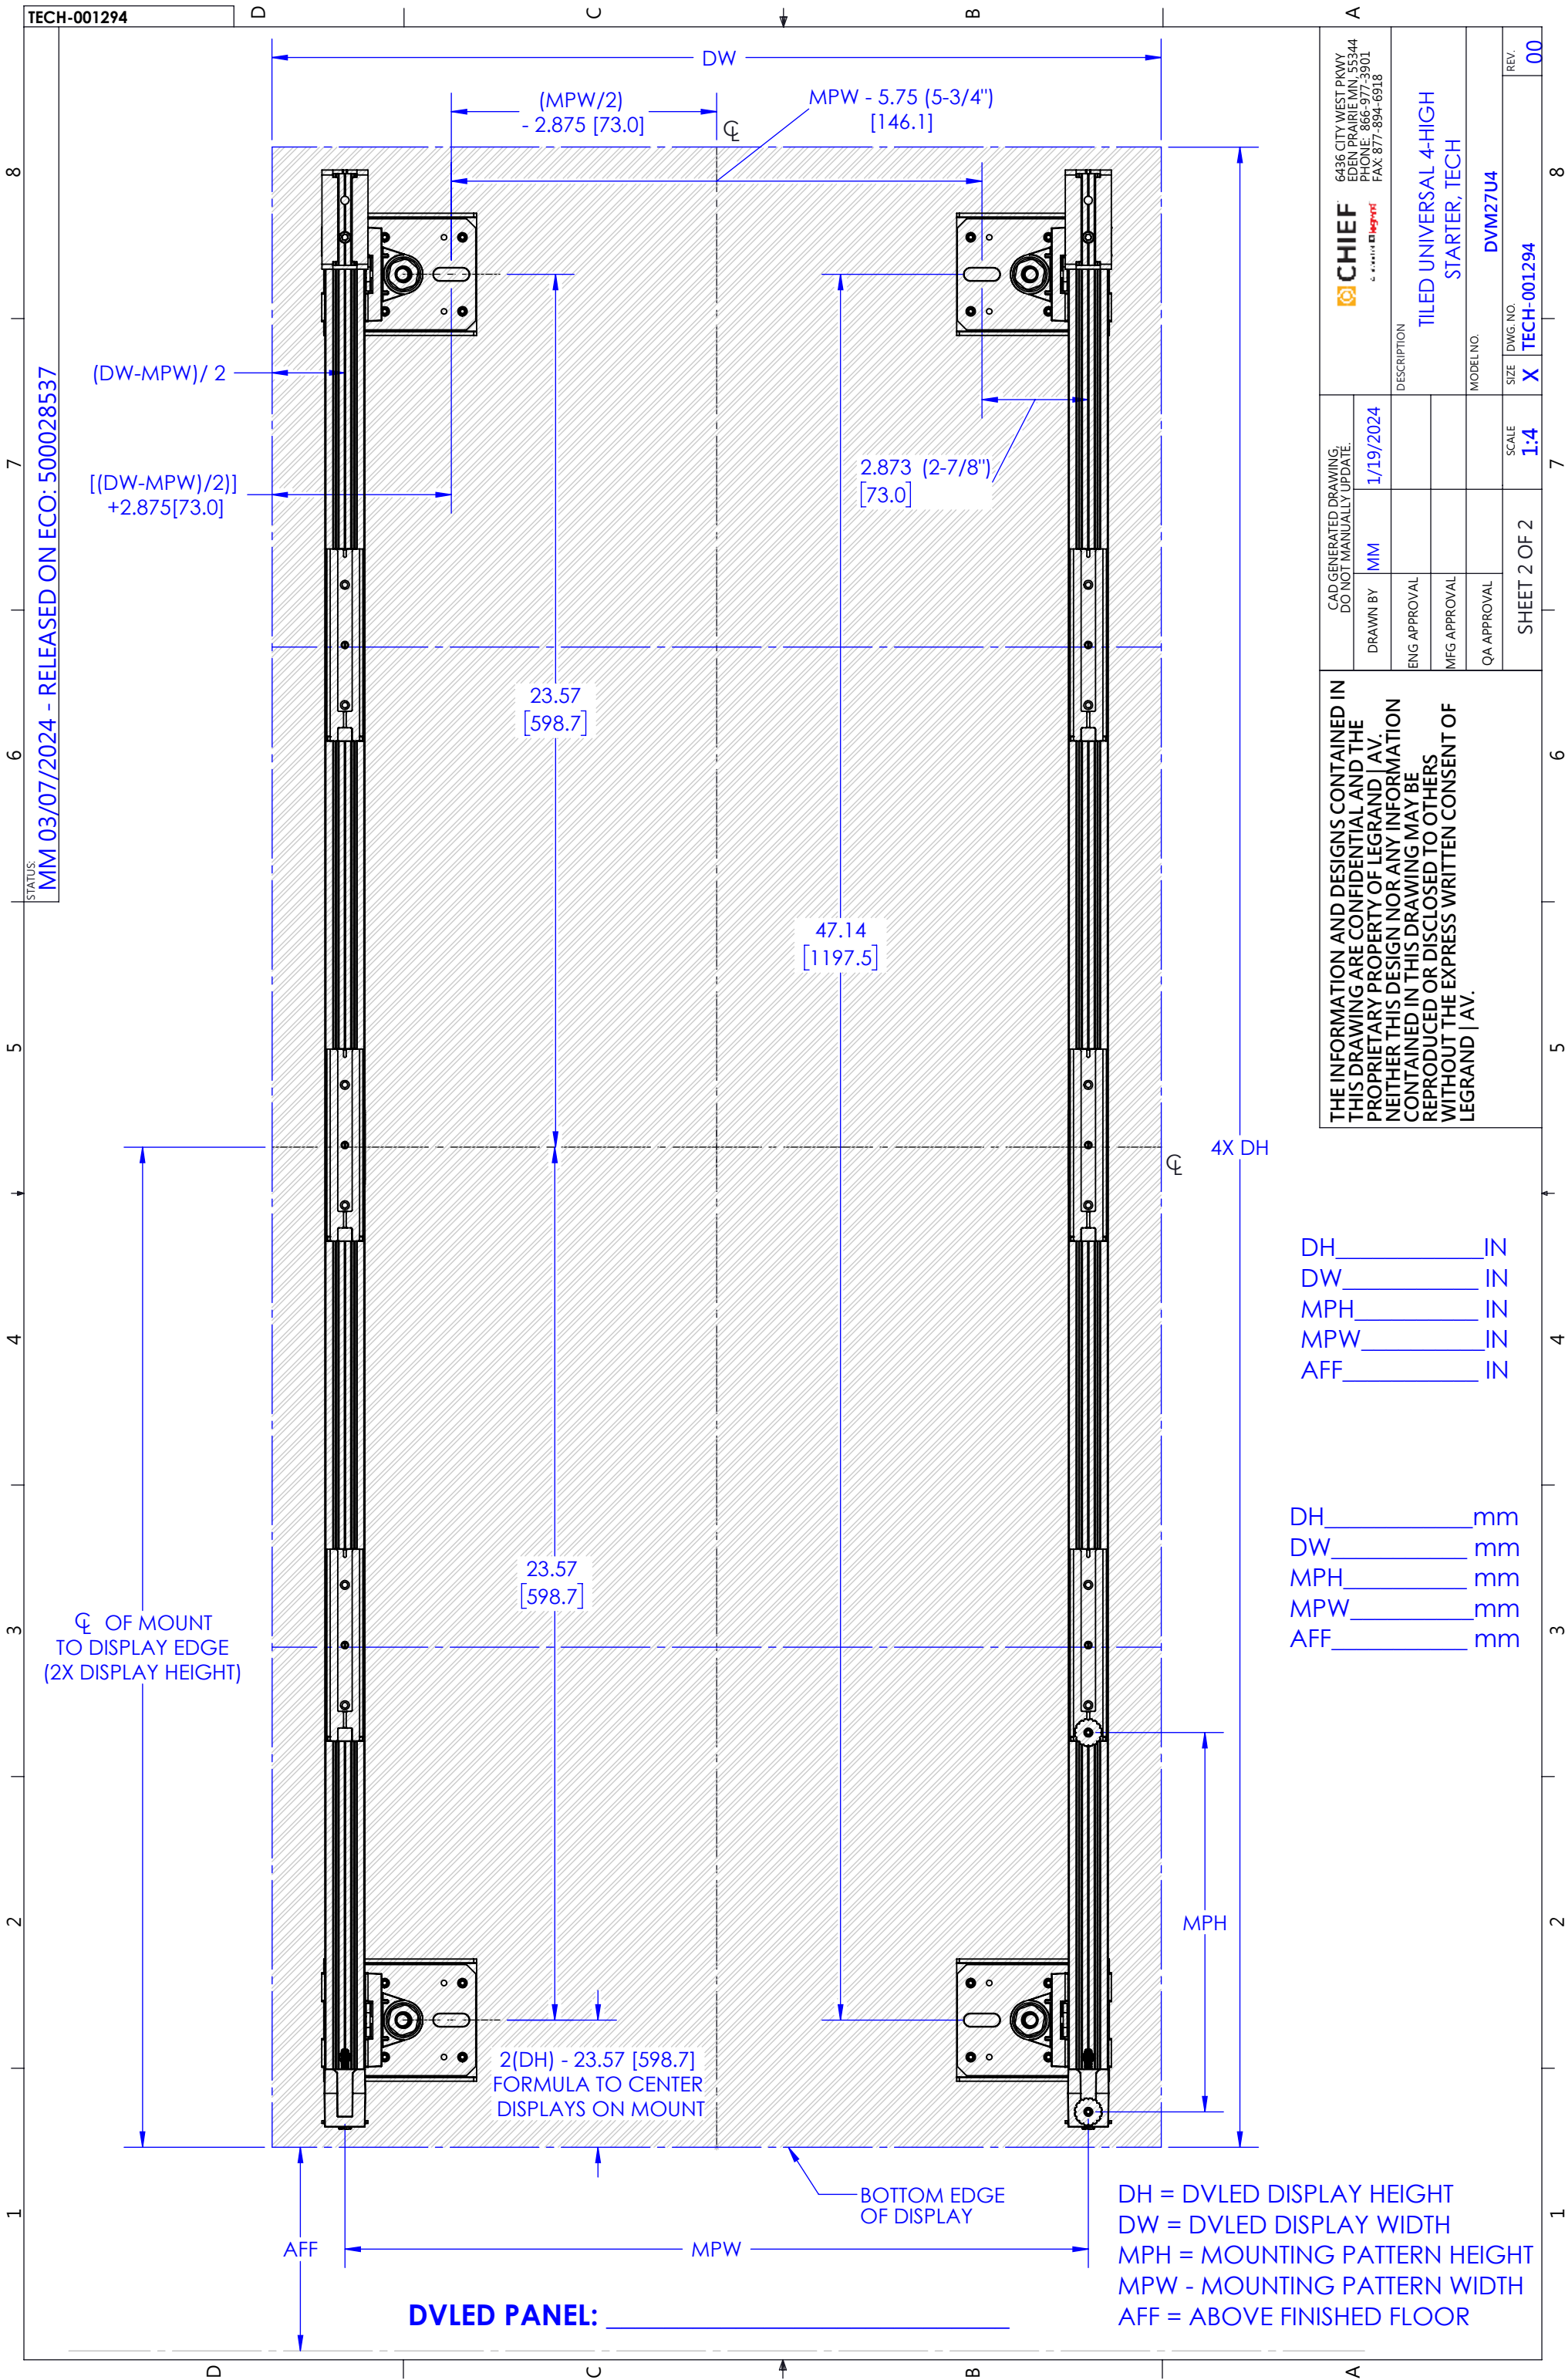

DETAIL A SCALE 1:1

DETAIL B SCALE 1:1

THE INFORMATION AND DESIGNS CONTAINED IN THIS DRAWING ARE CONFIDENTIAL AND THE PROPRIETARY PROPERTY OF LEGRAND | AV. NEITHER THIS DESIGN NOR ANY INFORMATION CONTAINED IN THIS DRAWING MAY BE REPRODUCED OR DISCLOSED TO OTHERS WITHOUT THE EXPRESS WRITTEN CONSENT OF LEGRAND | AV.

CAD GENERATED DRAWING, DO NOT MANUALLY UPDATE.					6436 CITY WEST PKWY EDEN PRAIRIE MN, 55344 PHONE: 866-977-3901 FAX: 877-894-6918	
DRAWN BY	MM	1/19/2024	DESCRIPTION			
ENG APPROVAL			TILED UNIVERSAL 4-HIGH STARTER, TECH			
MFG APPROVAL			MODEL NO.			
QA APPROVAL			DVM27U4			
SHEET 1 OF 2		SCALE 1:6	SIZE B	DWG. NO. TECH-001294	REV. 00	

CAD GENERATED DRAWING. DO NOT MANUALLY UPDATE. DRAWN BY: MM 1/19/2024 ENG APPROVAL: MFG APPROVAL: QA APPROVAL:		CHIEF 6436 CITY WEST PKWY BOONVILLE, MO 65534 TEL: 866-971-9011 FAX: 877-894-6918	DESCRIPTION: TILED UNIVERSAL 4-HIGH STARTER, TECH	MODEL NO: DVM27U4	SIZE: X DWG. NO.: TECH-001294 REV.: 00
SHEET 2 OF 2 SCALE: 1:4					

- DH _____ IN
- DW _____ IN
- MPH _____ IN
- MPW _____ IN
- AFF _____ IN

- DH _____ mm
- DW _____ mm
- MPH _____ mm
- MPW _____ mm
- AFF _____ mm

DH = DVLED DISPLAY HEIGHT
 DW = DVLED DISPLAY WIDTH
 MPH = MOUNTING PATTERN HEIGHT
 MPW - MOUNTING PATTERN WIDTH
 AFF = ABOVE FINISHED FLOOR